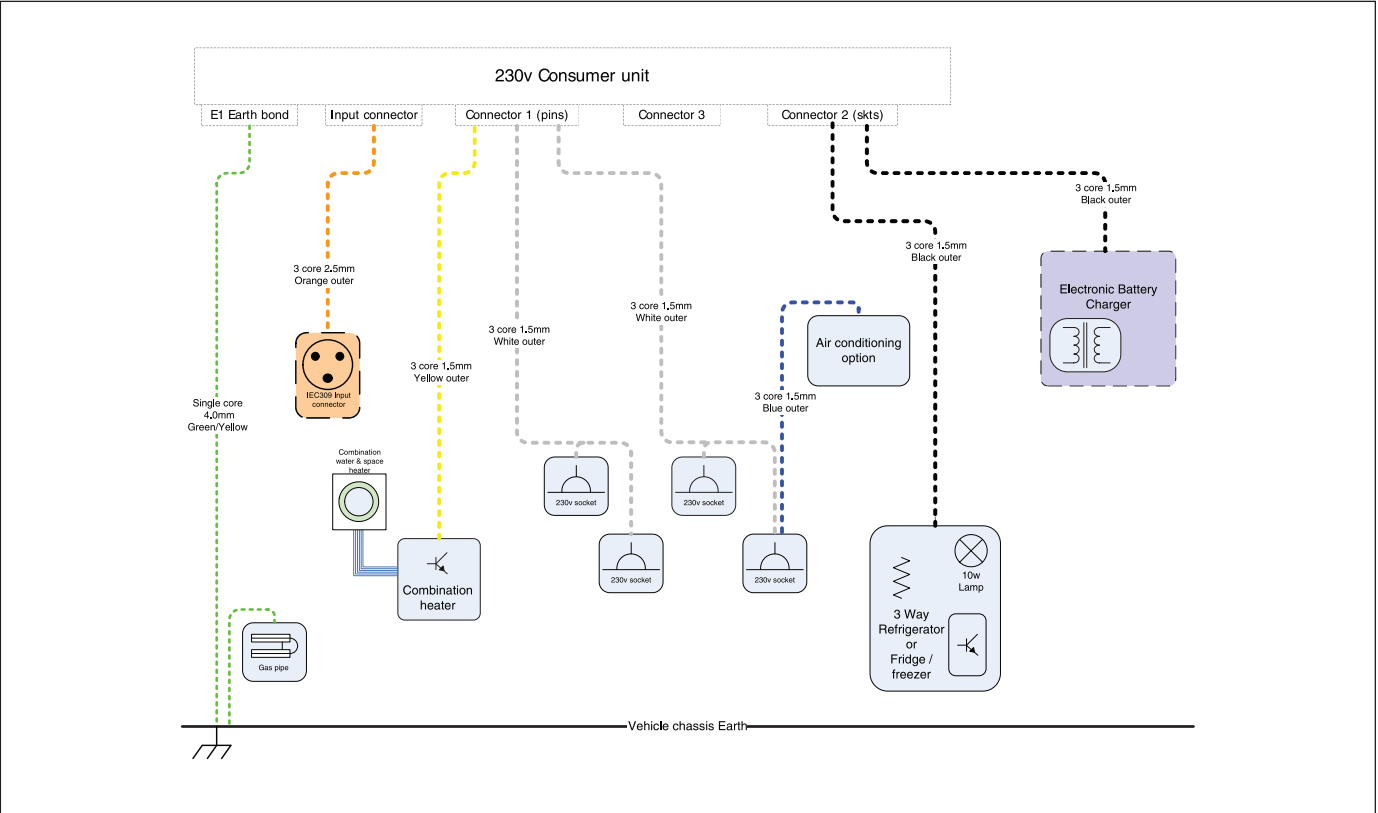

CAUTION: When fitting a towbar, it must meet certain minimum requirements as specified by Type Approval Regulations. The bar will have marked on it the approval standard (94/20/EC) and the maximum download, or noseweight, that it can accept. It must fit the manufacturer's approved mounting points and must not obscure the towing vehicle's number plate.

Jacking

ACE ADVENTURER

Jacking Points: ▲

ACE ADVENTURER SERIES - 230V CIRCUITS

Wiring Diagrams

ACE ADVENTURER SERIES - POWER CIRCUITS

ACE ADVENTURER SERIES - CONSUMER CIRCUITS - FLOOR

Wiring Diagrams