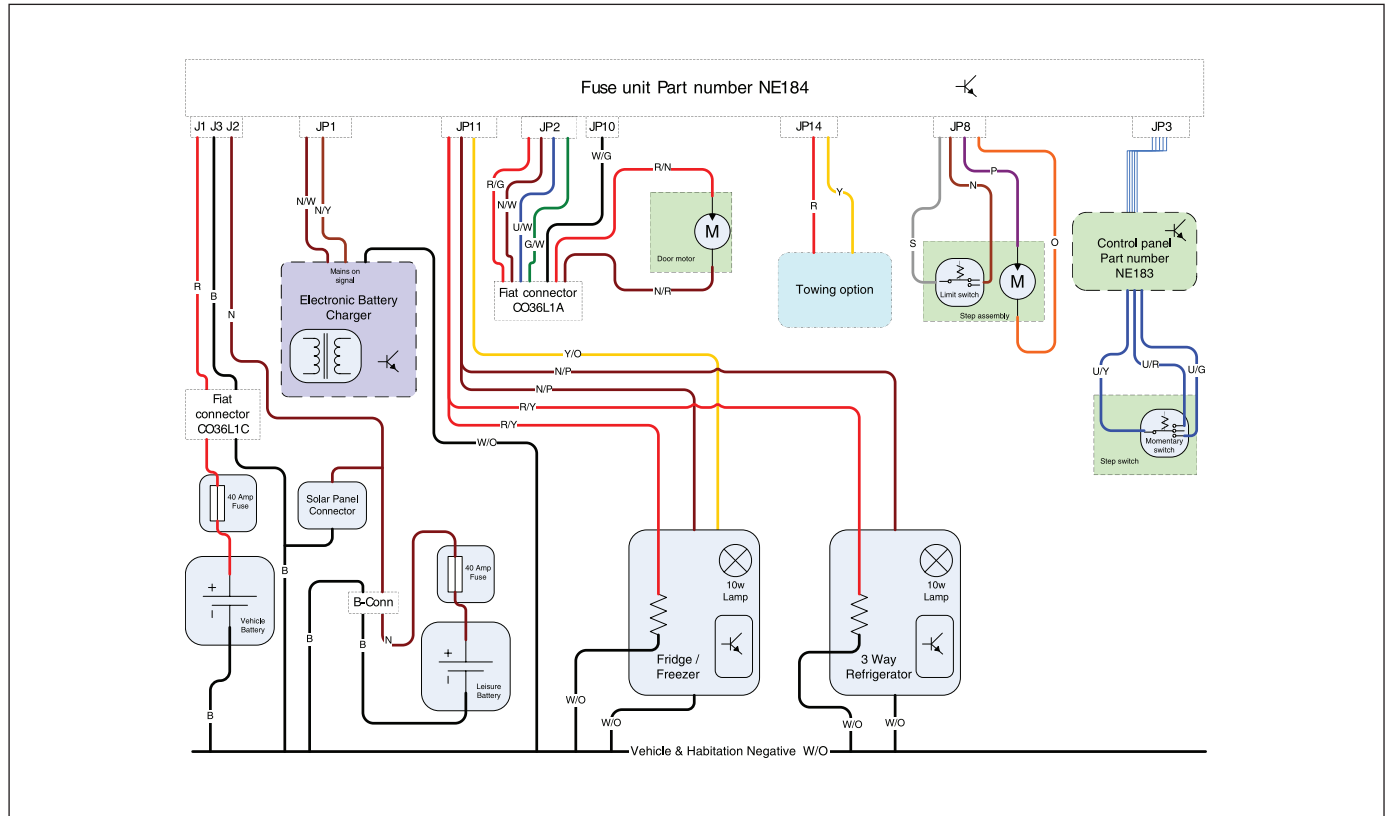

CAUTION: When fitting a towbar, it must meet certain minimum requirements as specified by Type Approval Regulations. The bar will have marked on it the approval standard (94/20/EC) and the maximum download, or noseweight, that it can accept. It must fit the manufacturer's approved mounting points and must not obscure the towing vehicle's number plate.

Jacking

ACE ADVENTURER

Jacking Points: ▲

ACE ADVENTURER SERIES - 230V CIRCUITS

Wiring Diagrams

ACE ADVENTURER SERIES - POWER CIRCUITS

ACE ADVENTURER SERIES - CONSUMER CIRCUITS - FLOOR

Wiring Diagrams

ACE ADVENTURER SERIES - CONSUMER CIRCUITS – ROOF

ACE ADVENTURER SERIES - ROAD LIGHTING

Wiring Diagrams

ACE ADVENTURER SERIES - CABLE COLOUR CHART

12v Cable Colours

B	BLACK
N	BROWN
R	RED
O	ORANGE
Y	YELLOW
G	GREEN
U	BLUE
P	PURPLE
S	SLATE GREY
W	WHITE
K	PINK