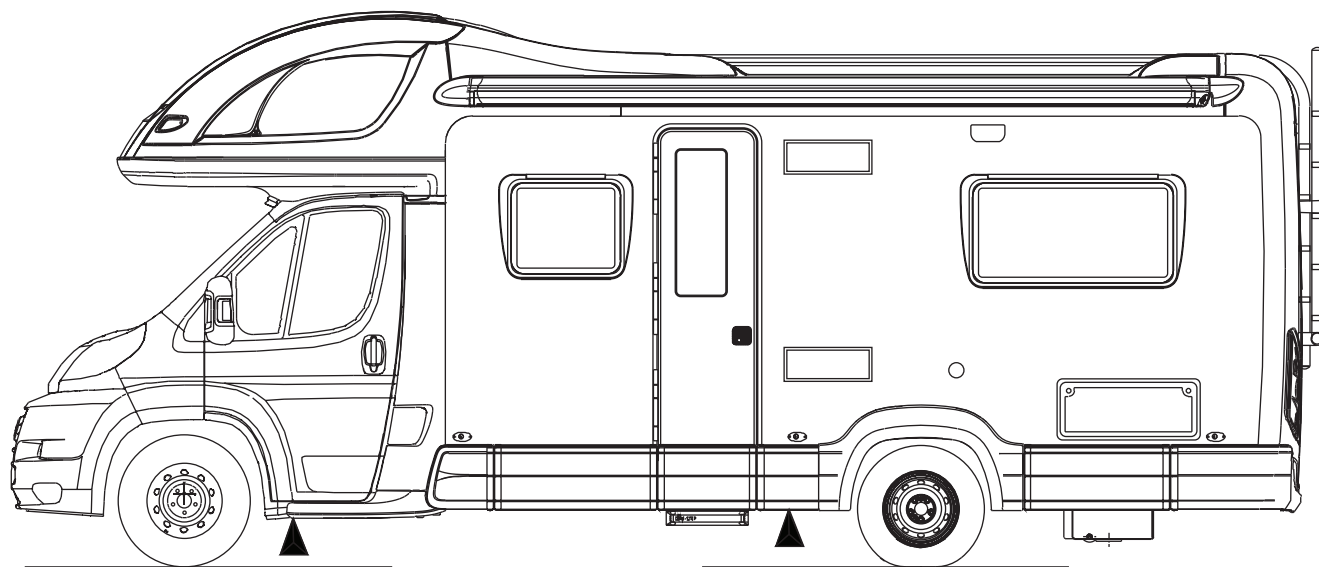

Jacking

ACE ADVENTURER

Jacking Points: ▲