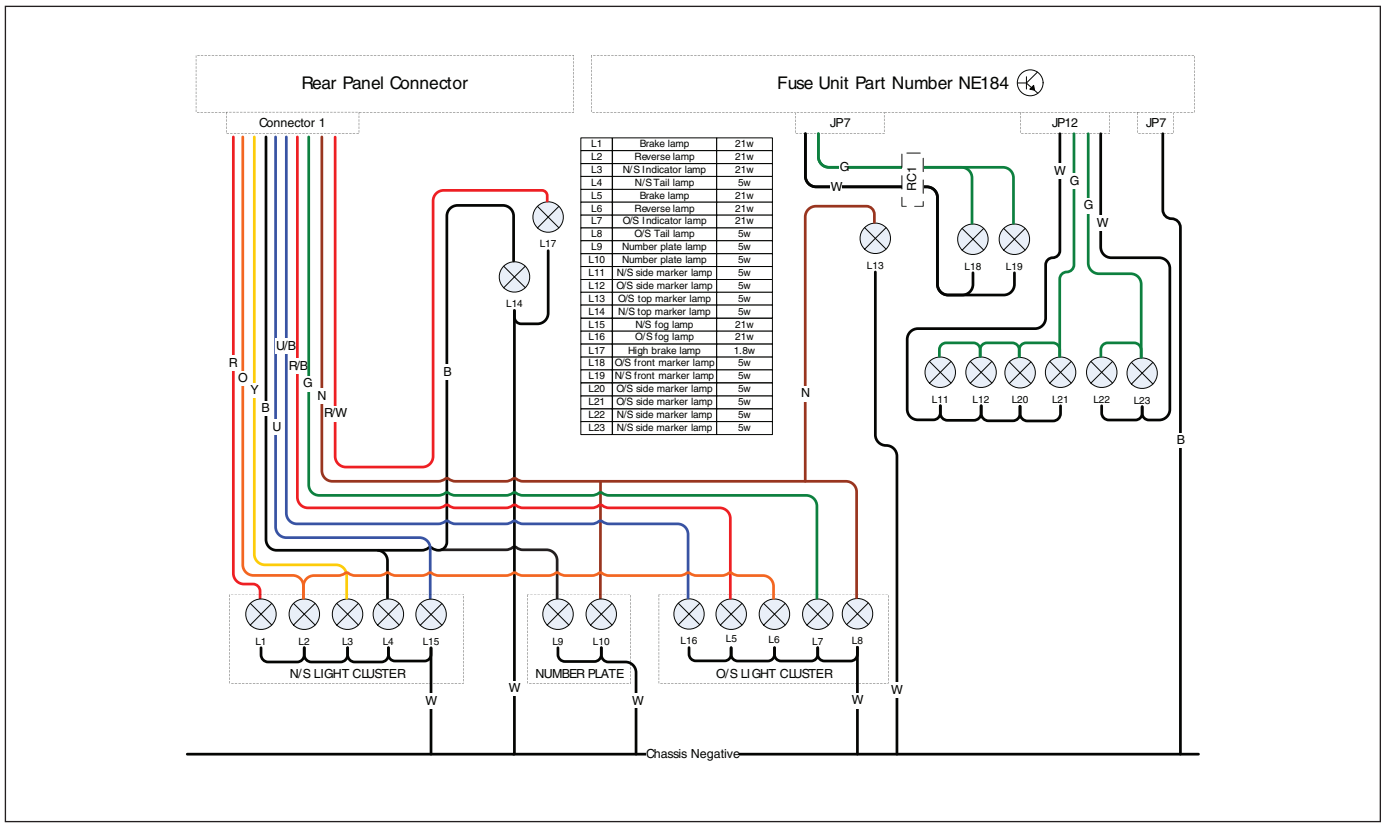

Jacking

ACE ADVENTURER

Jacking Points: ▲

ACE ADVENTURER SERIES - 230V CIRCUITS

Wiring Diagrams

ACE ADVENTURER SERIES - POWER CIRCUITS

ACE ADVENTURER SERIES - CONSUMER CIRCUITS - FLOOR

Wiring Diagrams

ACE ADVENTURER SERIES - CONSUMER CIRCUITS – ROOF

ACE ADVENTURER SERIES - ROAD LIGHTING

Wiring Diagrams

ACE ADVENTURER SERIES - CABLE COLOUR CHART

12v Cable Colours

B	BLACK
N	BROWN
R	RED
O	ORANGE
Y	YELLOW
G	GREEN
U	BLUE
P	PURPLE
S	SLATE GREY
W	WHITE
K	PINK