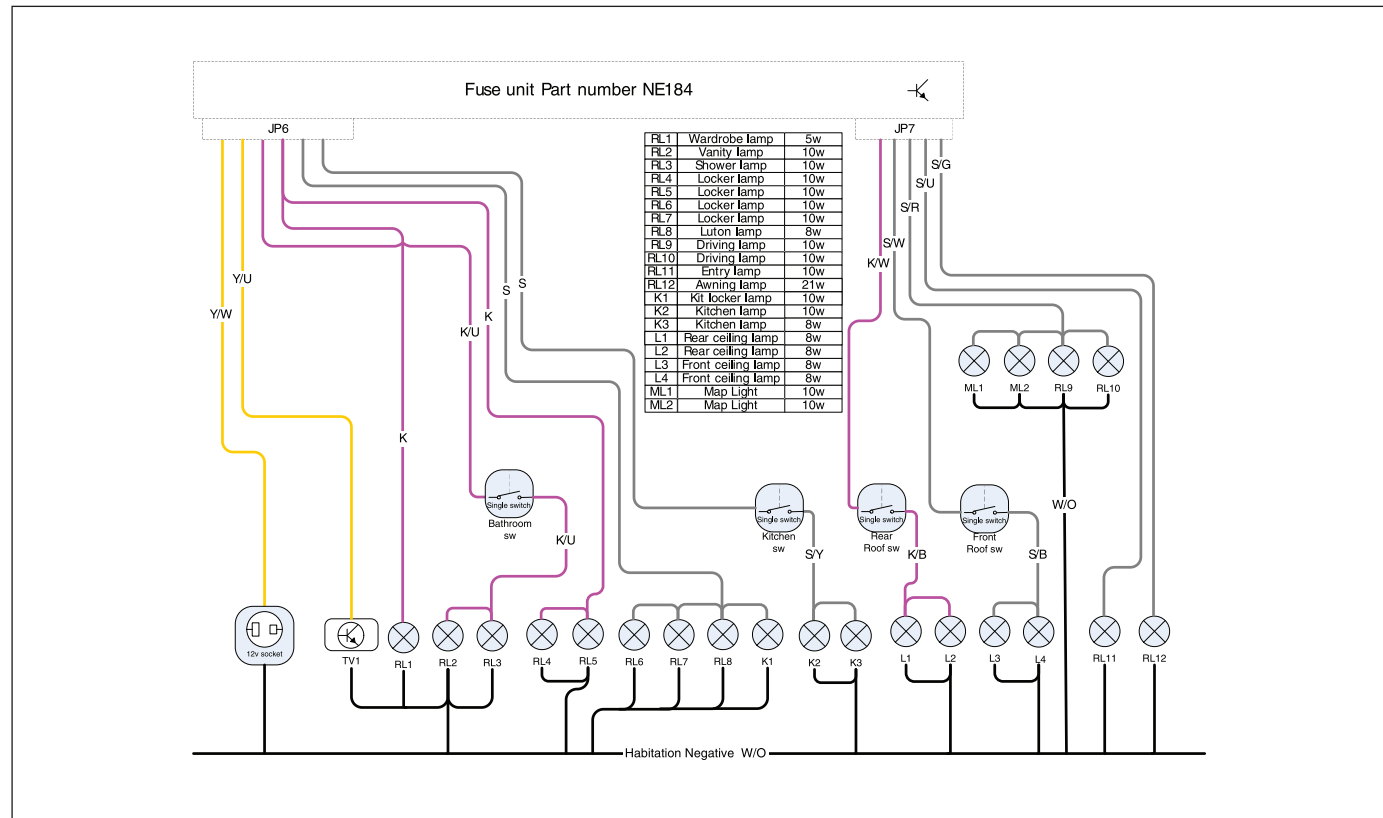

Jacking

ACE ADVENTURER

Jacking Points: ▲

ACE ADVENTURER SERIES - 230V CIRCUITS

Wiring Diagrams

ACE ADVENTURER SERIES - POWER CIRCUITS

ACE ADVENTURER SERIES - CONSUMER CIRCUITS - FLOOR

Wiring Diagrams

ACE ADVENTURER SERIES - CONSUMER CIRCUITS – ROOF

ACE ADVENTURER SERIES - ROAD LIGHTING

Wiring Diagrams

ACE ADVENTURER SERIES - CABLE COLOUR CHART

12v Cable Colours

B	BLACK
N	BROWN
R	RED
O	ORANGE
Y	YELLOW
G	GREEN
U	BLUE
P	PURPLE
S	SLATE GREY
W	WHITE
K	PINK