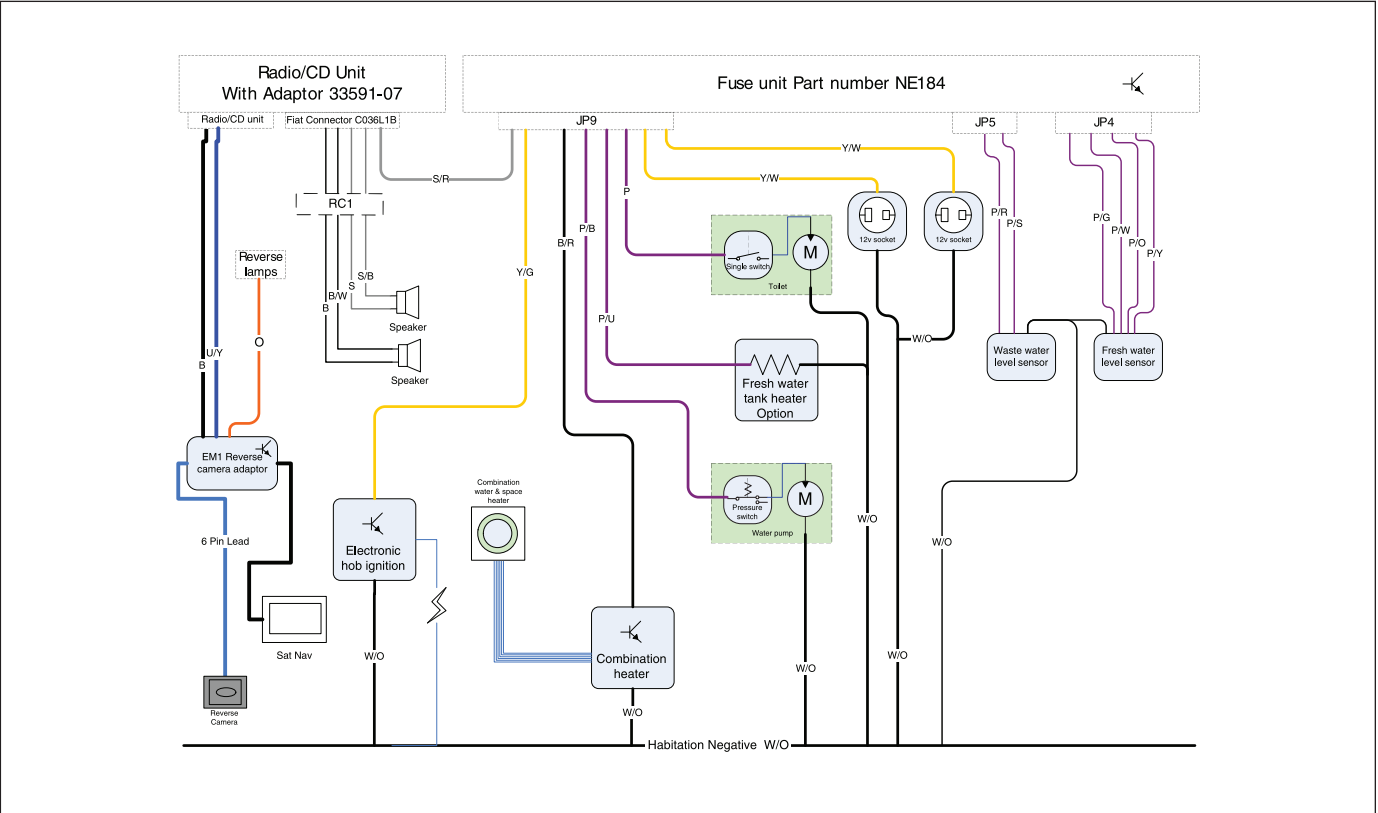

CAUTION: When fitting a towbar, it must meet certain minimum requirements as specified by Type Approval Regulations. The bar will have marked on it the approval standard (94/20/EC) and the maximum download, or noseweight, that it can accept. It must fit the manufacturer's approved mounting points and must not obscure the towing vehicle's number plate.

Jacking

ACE ADVENTURER

Jacking Points: ▲

ACE ADVENTURER SERIES - 230V CIRCUITS

Wiring Diagrams

ACE ADVENTURER SERIES - POWER CIRCUITS

ACE ADVENTURER SERIES - CONSUMER CIRCUITS - FLOOR

Wiring Diagrams

ACE ADVENTURER SERIES - CONSUMER CIRCUITS – ROOF

ACE ADVENTURER SERIES - ROAD LIGHTING

Wiring Diagrams

ACE ADVENTURER SERIES - CABLE COLOUR CHART

12v Cable Colours

B	BLACK
N	BROWN
R	RED
O	ORANGE
Y	YELLOW
G	GREEN
U	BLUE
P	PURPLE
S	SLATE GREY
W	WHITE
K	PINK