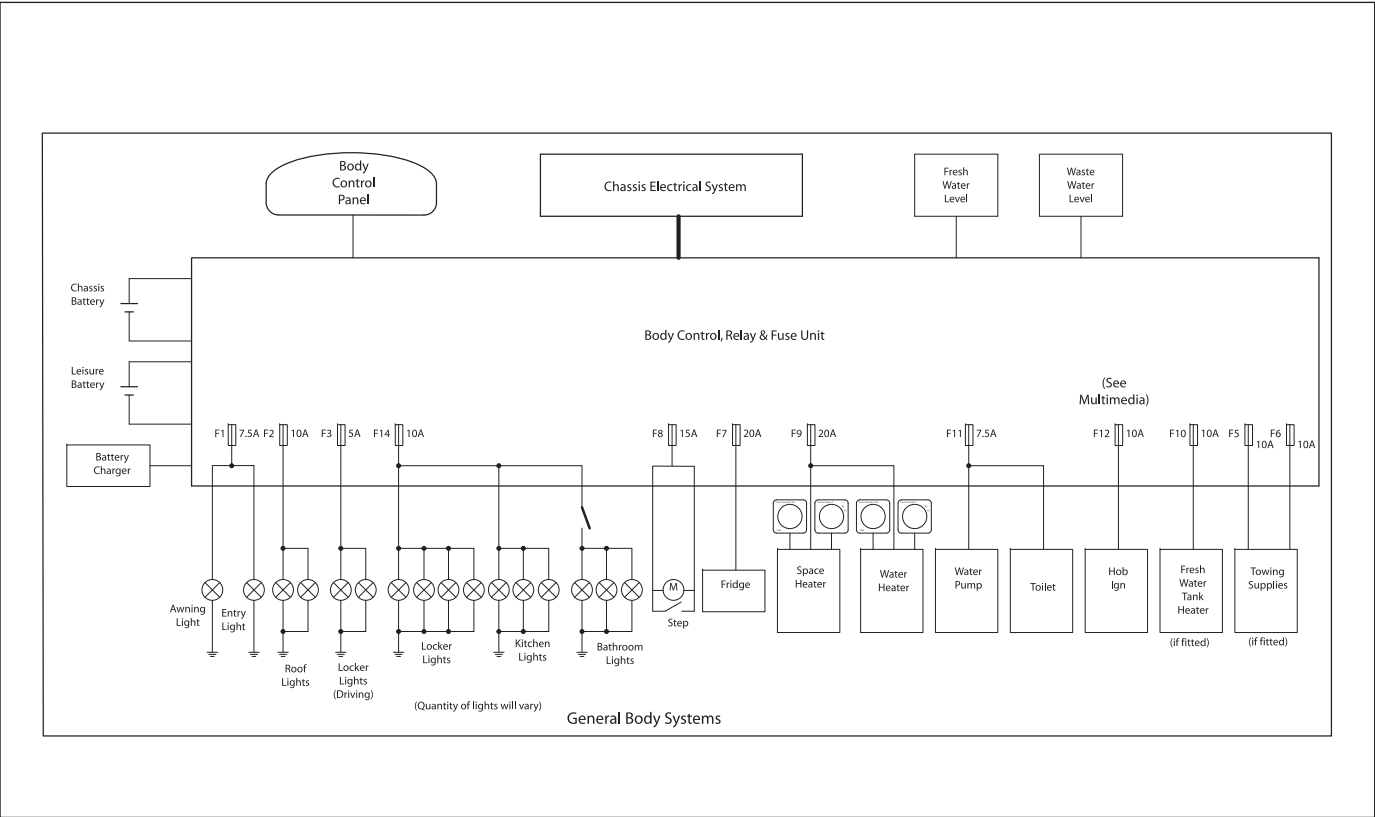

** Estimated

CAUTION: When fitting a towbar, it must meet certain minimum requirements as specified by Type Approval Regulations. The bar will have marked on it the approval standard (94/20/EC) and the maximum download, or noseweight, that it can accept. It must fit the manufacturer's approved mounting points and must not obscure the towing vehicle's number plate.

Jacking

ACE

Jacking Points for High-Line and Low-Line: ▲

ACE GENERAL BODY SYSTEMS

Wiring Diagrams

ACE STATUTORY LIGHTING

ACE 230V AC SYSTEMS

Wiring Diagrams