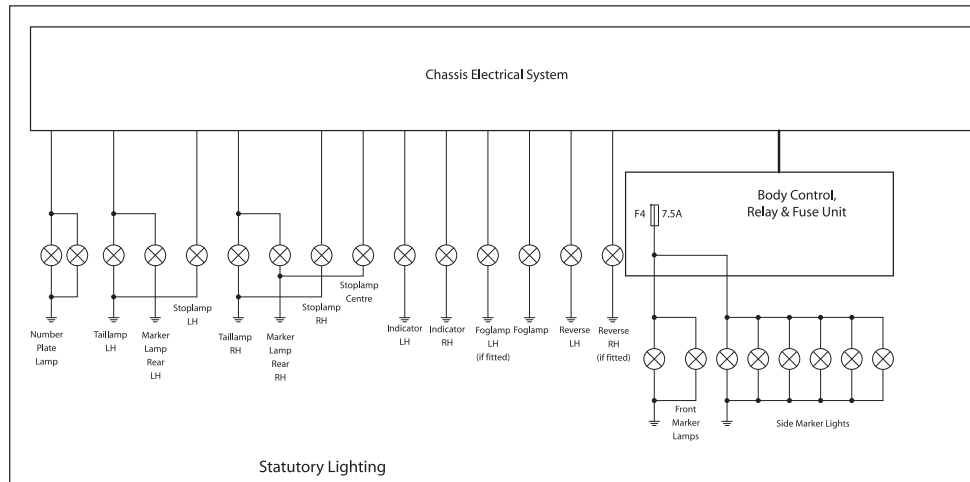

Jacking

ACE

Jacking Points for High-Line and Low-Line: ▲

ACE GENERAL BODY SYSTEMS

Wiring Diagrams

ACE STATUTORY LIGHTING

ACE 230V AC SYSTEMS

Wiring Diagrams