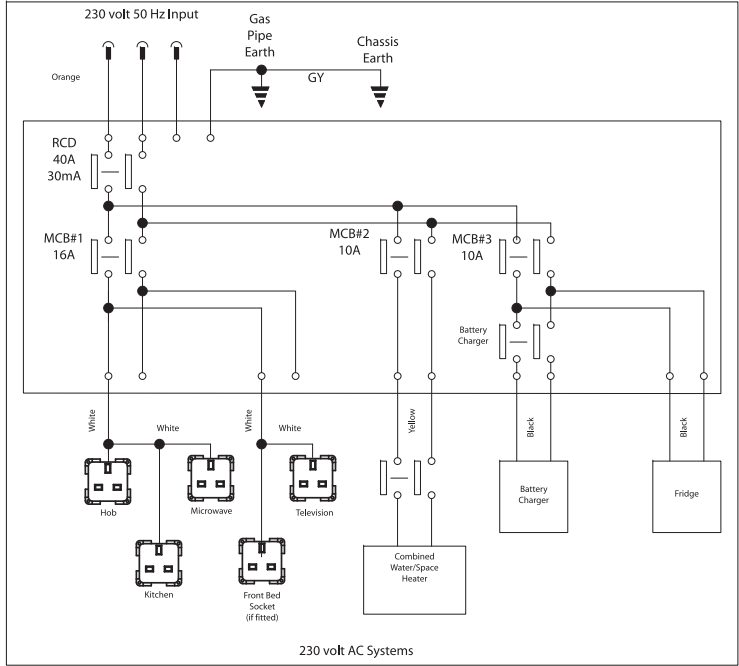

Jacking

ACE AIRSTREAM

Jacking Points: ▲

ACE AIRSTREAM GENERAL BODY SYSTEMS

Wiring Diagrams

ACE AIRSTREAM STATUTORY LIGHTING AND DOOR LOCKING

ACE AIRSTREAM 230V AC SYSTEMS

Wiring Diagrams

ACE AIRSTREAM MULTIMEDIA SYSTEMS

Bulb Replacement

AIRSTREAM				
	Bulb Reference	Bulb Rating		
EXTERIOR LIGHTS				
Front marker light	W5W	12V 5W		
Side marker light	W5W	12V 5W		
Rear high level marker light	W5W	12V 5W		
High level stop lamp	T5/13.5	12V 2.3W		
Rear indicator lamp	PY21 Orange	12V 21W		
Rear stop / Tail lamp	PY21/5W	12V 21W / 5W		
Rear reverse lamp	P21	12V 21W		
Rear fog lamp	P21	12V 21W		
Number plate light	C5W	12V 5W		
INTERIOR LIGHTS				
Downlighters	Halogen capsule	G4 12V 10W		
Locker spotlights	GU4 / MR11 Dichroic	GU4 12V 10W		
kitchen locker light	300mm Fluorescent	12V 8W		
Panel mounted fluorescent lamps	300mm Fluorescent	12V 13W		
Skylight surround fluorescent lamps	300mm Fluorescent	12V 8W		
Drop down monitor surround lamps	GU4 / MR11 Dichroic	GU4 12V 10W		
Drop down monitor integral lamps	Halogen capsule	G4 12V 5W		
Awning lamp	P21W	12V 21W		