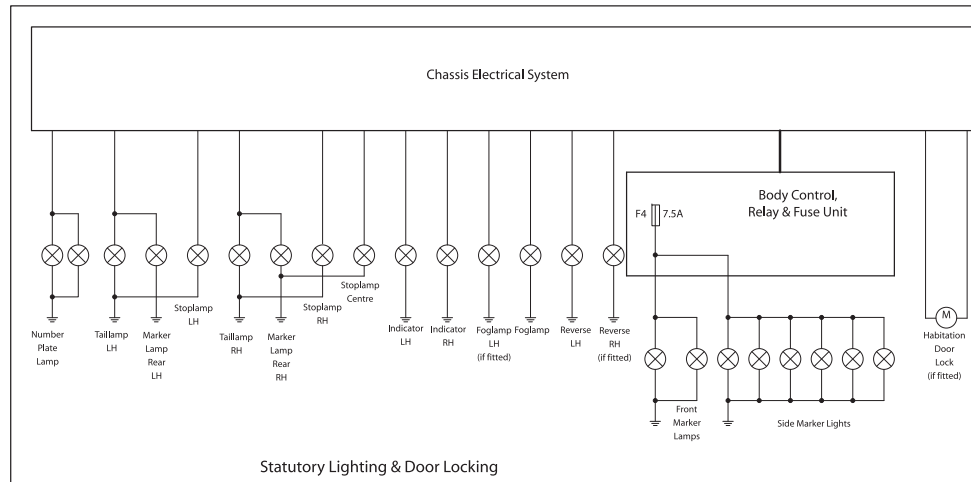

Jacking

ACE AIRSTREAM

Jacking Points: ▲

ACE AIRSTREAM GENERAL BODY SYSTEMS

Wiring Diagrams

ACE AIRSTREAM STATUTORY LIGHTING AND DOOR LOCKING

ACE AIRSTREAM 230V AC SYSTEMS

Wiring Diagrams

ACE AIRSTREAM MULTIMEDIA SYSTEMS

Bulb Replacement

AIRSTREAM				
	Bulb Reference	Bulb Rating		
EXTERIOR LIGHTS				
Front marker light	W5W	12V 5W		
Side marker light	W5W	12V 5W		
Rear high level marker light	W5W	12V 5W		
High level stop lamp	T5/13.5	12V 2.3W		
Rear indicator lamp	PY21 Orange	12V 21W		
Rear stop / Tail lamp	PY21/5W	12V 21W / 5W		
Rear reverse lamp	P21	12V 21W		
Rear fog lamp	P21	12V 21W		
Number plate light	C5W	12V 5W		
INTERIOR LIGHTS				
Downlighters	Halogen capsule	G4 12V 10W		
Locker spotlights	GU4 / MR11 Dichroic	GU4 12V 10W		
kitchen locker light	300mm Fluorescent	12V 8W		
Panel mounted fluorescent lamps	300mm Fluorescent	12V 13W		
Skylight surround fluorescent lamps	300mm Fluorescent	12V 8W		
Drop down monitor surround lamps	GU4 / MR11 Dichroic	GU4 12V 10W		
Drop down monitor integral lamps	Halogen capsule	G4 12V 5W		
Awning lamp	P21W	12V 21W		

Note: Not all lights and bulbs feature on all models within a range

NOTES