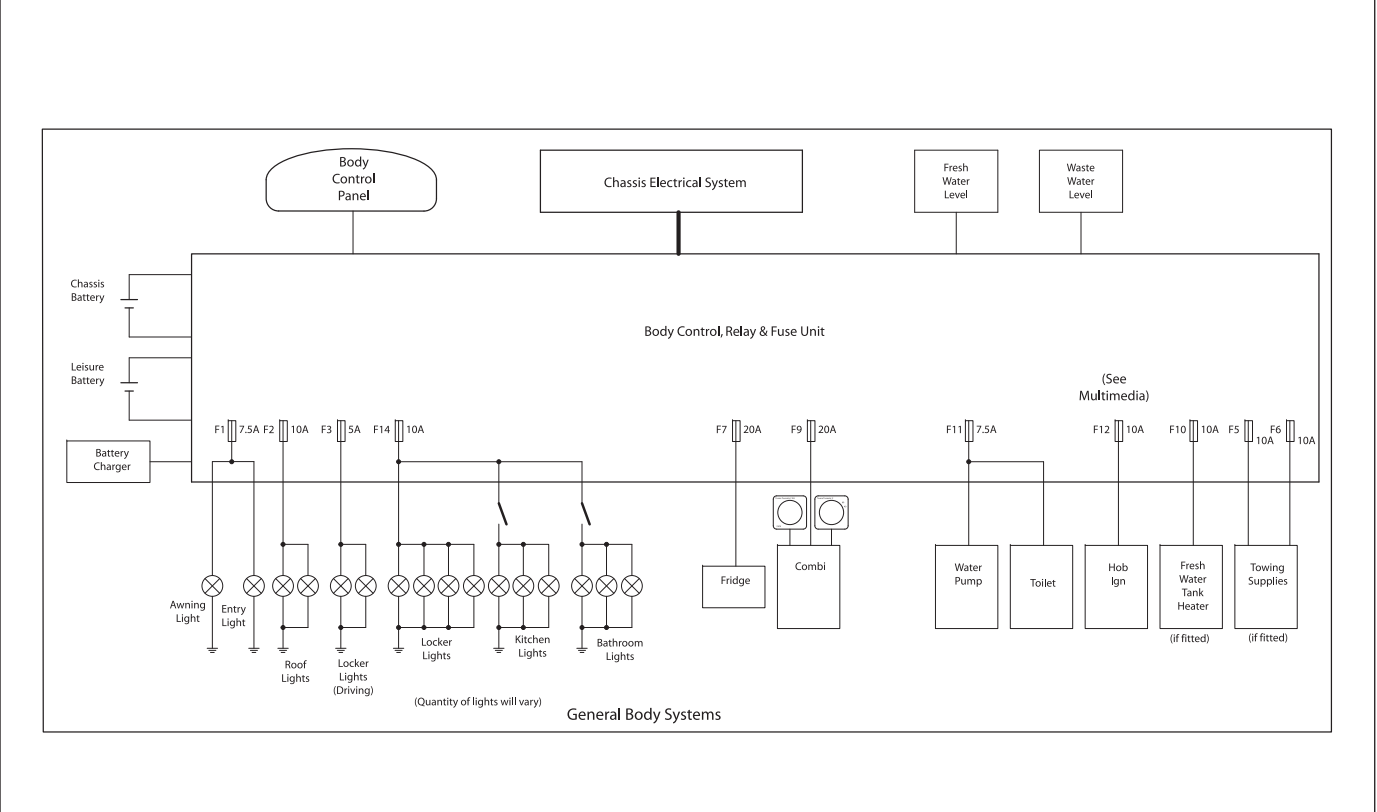

CAUTION: When fitting a towbar, it must meet certain minimum requirements as specified by Type Approval Regulations. The bar will have marked on it the approval standard (94/20/EC) and the maximum download, or noseweight, that it can accept. It must fit the manufacturer's approved mounting points and must not obscure the towing vehicle's number plate.

Jacking

ACE AIRSTREAM

Jacking Points: ▲

ACE AIRSTREAM GENERAL BODY SYSTEMS

Wiring Diagrams

ACE AIRSTREAM STATUTORY LIGHTING AND DOOR LOCKING

ACE AIRSTREAM 230V AC SYSTEMS

Wiring Diagrams