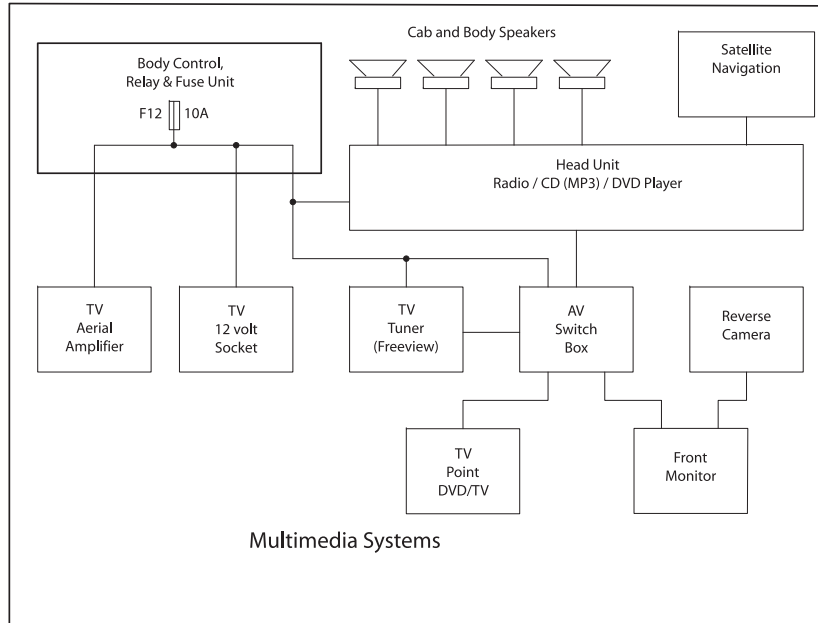

Jacking

ACE AIRSTREAM

Jacking Points: ▲

ACE AIRSTREAM GENERAL BODY SYSTEMS

Wiring Diagrams

ACE AIRSTREAM STATUTORY LIGHTING AND DOOR LOCKING

ACE AIRSTREAM 230V AC SYSTEMS

Wiring Diagrams

ACE AIRSTREAM MULTIMEDIA SYSTEMS

Bulb Replacement

AIRSTREAM				
	Bulb Reference	Bulb Rating		
EXTERIOR LIGHTS				
Front marker light	W5W	12V 5W		
Side marker light	W5W	12V 5W		
Rear high level marker light	W5W	12V 5W		
High level stop lamp	T5/13.5	12V 2.3W		
Rear indicator lamp	PY21 Orange	12V 21W		
Rear stop / Tail lamp	PY21/5W	12V 21W / 5W		
Rear reverse lamp	P21	12V 21W		
Rear fog lamp	P21	12V 21W		
Number plate light	C5W	12V 5W		
INTERIOR LIGHTS				
Downlighters	Halogen capsule	G4 12V 10W		
Locker spotlights	GU4 / MR11 Dichroic	GU4 12V 10W		
kitchen locker light	300mm Fluorescent	12V 8W		
Panel mounted fluorescent lamps	300mm Fluorescent	12V 13W		
Skylight surround fluorescent lamps	300mm Fluorescent	12V 8W		
Drop down monitor surround lamps	GU4 / MR11 Dichroic	GU4 12V 10W		
Drop down monitor integral lamps	Halogen capsule	G4 12V 5W		
Awning lamp	P21W	12V 21W		