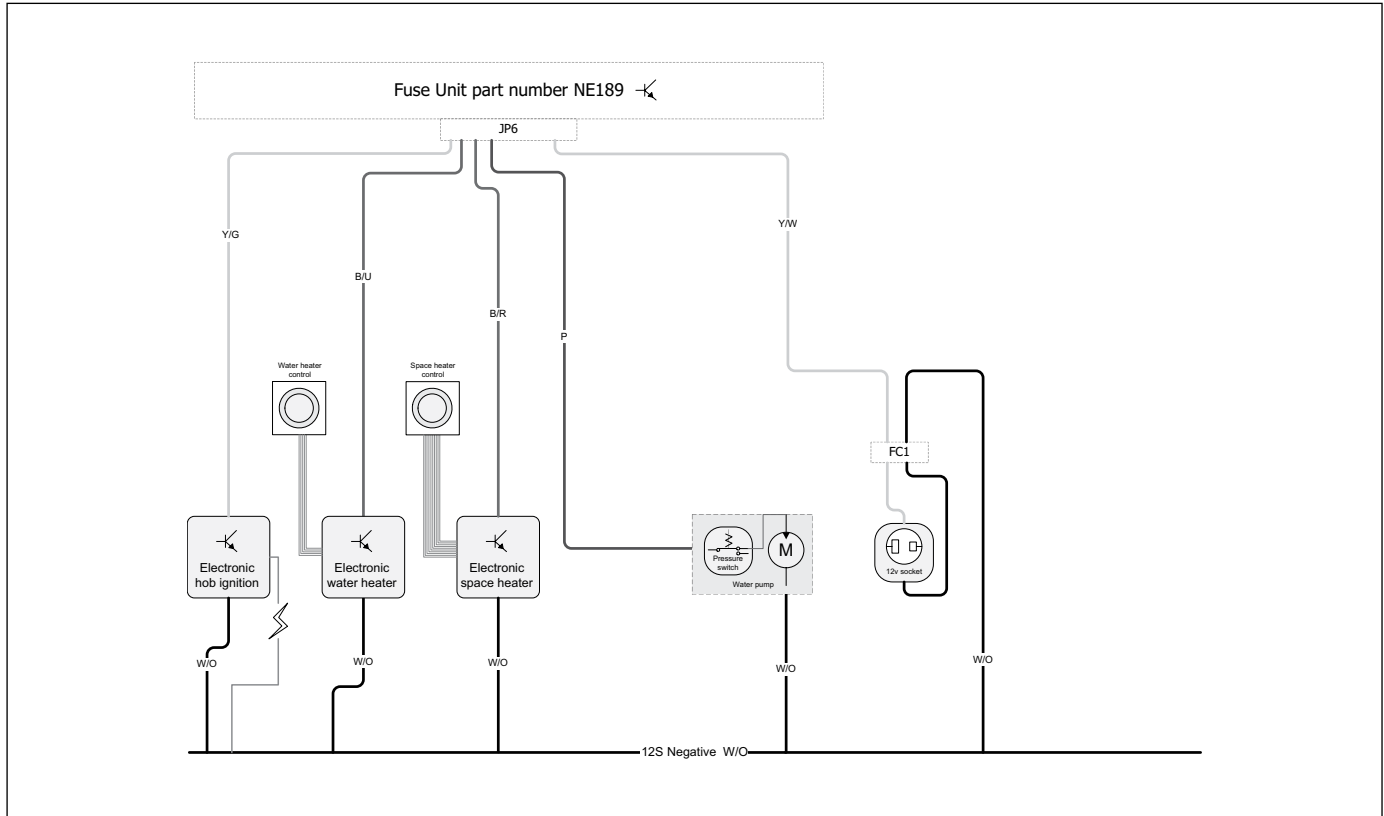

Wiring Diagrams

SPRITE RANGE - 230V CIRCUITS

SPRITE RANGE - POWER CIRCUITS

Wiring Diagrams

SPRITE RANGE - CONSUMER CIRCUITS – FLOOR

SPRITE RANGE - CONSUMER CIRCUITS – ROOF

Wiring Diagrams

SPRITE RANGE - ROAD LIGHTING

SPRITE RANGE - CABLE COLOUR CHART

12v Cable Colours

B	BLACK
N	BROWN
R	RED
O	ORANGE
Y	YELLOW
G	GREEN
U	BLUE
P	PURPLE
S	SLATE GREY
W	WHITE
K	PINK

230v Cable Colours

B	BLACK
N	BROWN
W	WHITE
O	ORANGE
Y	YELLOW
G	GREEN
U	BLUE