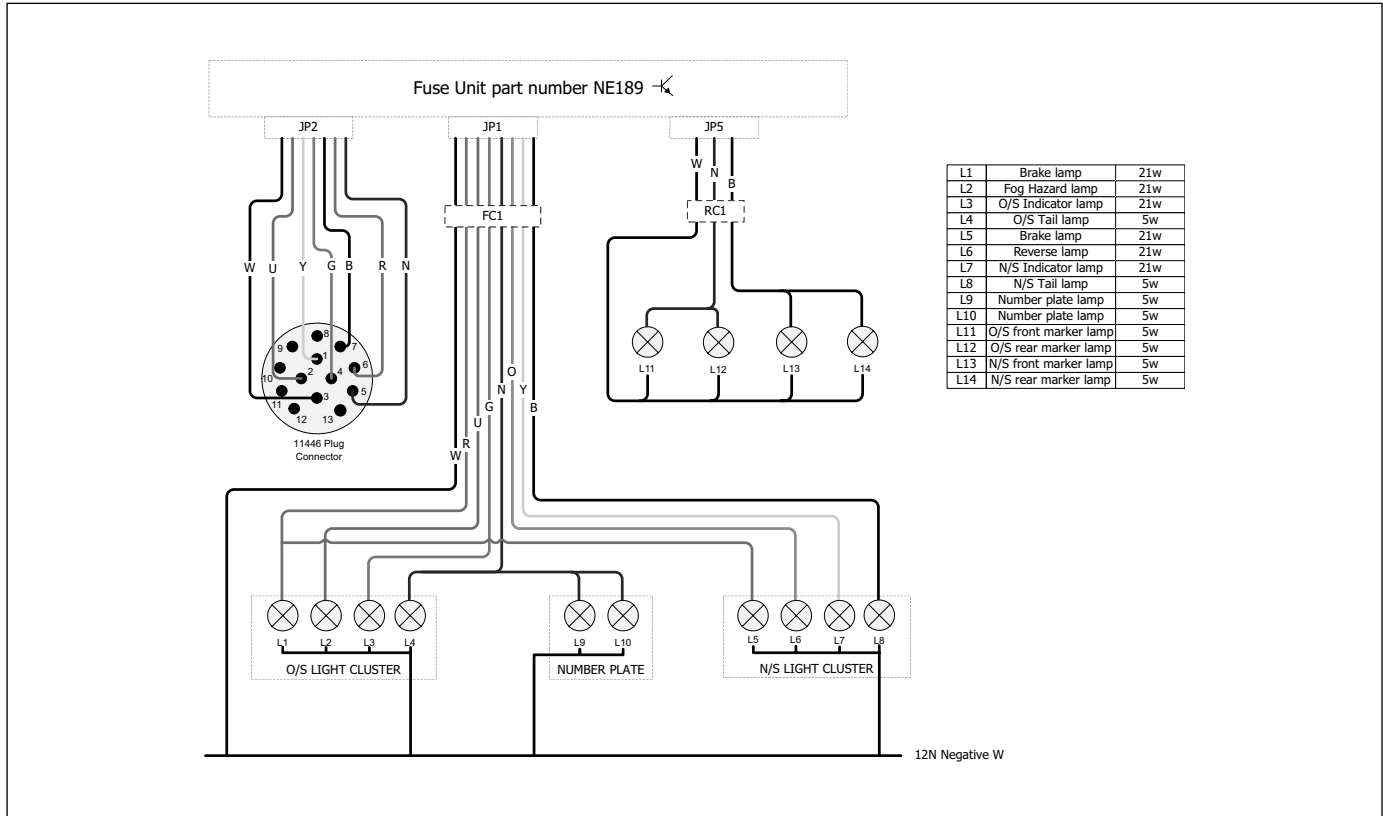

Wiring Diagrams

SPRITE RANGE - 230V CIRCUITS

SPRITE RANGE - POWER CIRCUITS

Wiring Diagrams

SPRITE RANGE - CONSUMER CIRCUITS – FLOOR

SPRITE RANGE - CONSUMER CIRCUITS – ROOF

Wiring Diagrams

SPRITE RANGE - ROAD LIGHTING

SPRITE RANGE - CABLE COLOUR CHART

12v Cable Colours

B	BLACK
N	BROWN
R	RED
O	ORANGE
Y	YELLOW
G	GREEN
U	BLUE
P	PURPLE
S	SLATE GREY
W	WHITE
K	PINK

230v Cable Colours

B	BLACK
N	BROWN
W	WHITE
O	ORANGE
Y	YELLOW
G	GREEN
U	BLUE