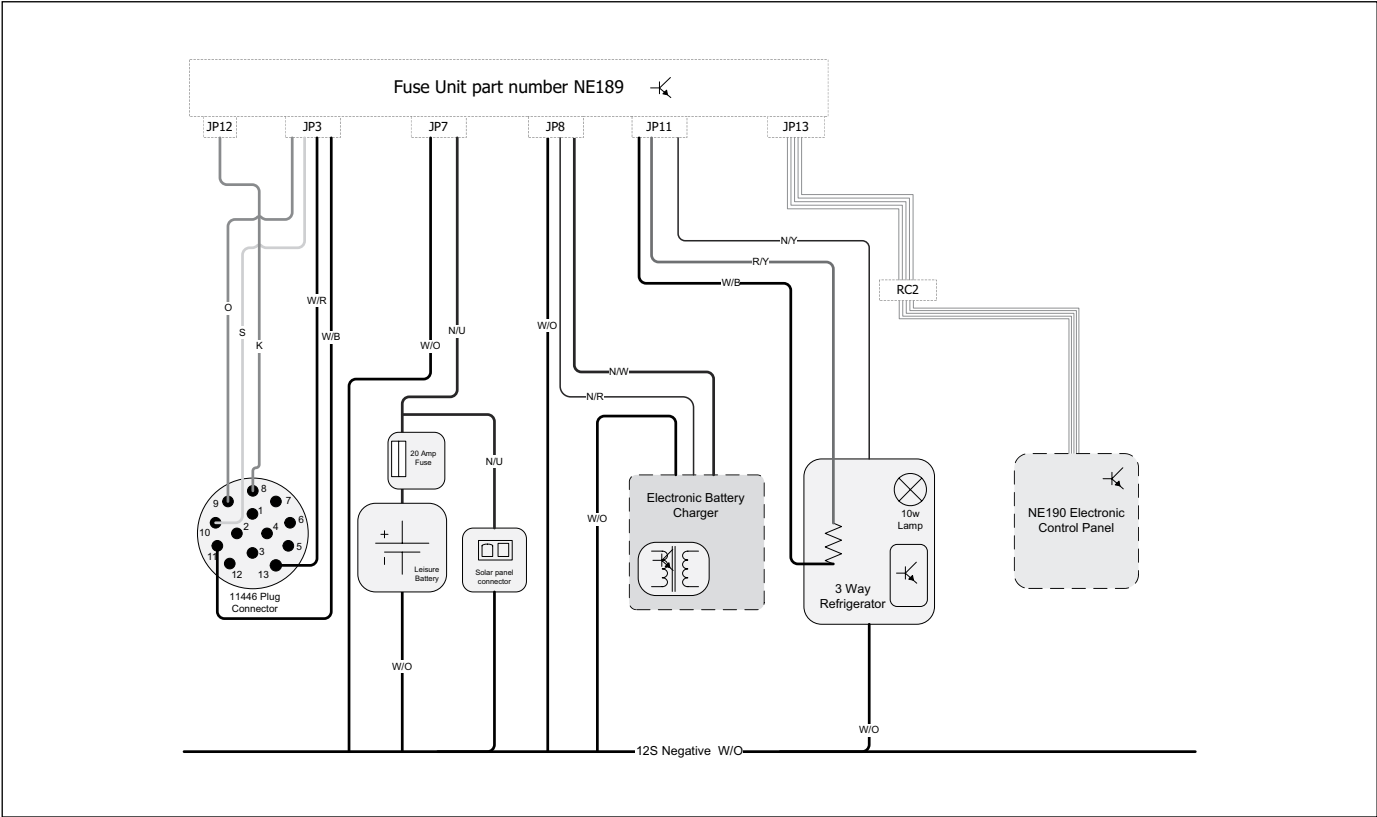

Bed sizes: Please note that double bed sizes are quoted with wrap round seating.

†**Note on awning sizes:** Due to the varying awning designs and sizes the awning sizes given are approximate only. Specific awning sizes must be confirmed by your dealer or the awning manufacturer prior to purchase.

Wiring Diagrams

SPRITE RANGE - 230V CIRCUITS

SPRITE RANGE - POWER CIRCUITS

Wiring Diagrams

SPRITE RANGE - CONSUMER CIRCUITS – FLOOR

SPRITE RANGE - CONSUMER CIRCUITS – ROOF

Wiring Diagrams

SPRITE RANGE - ROAD LIGHTING