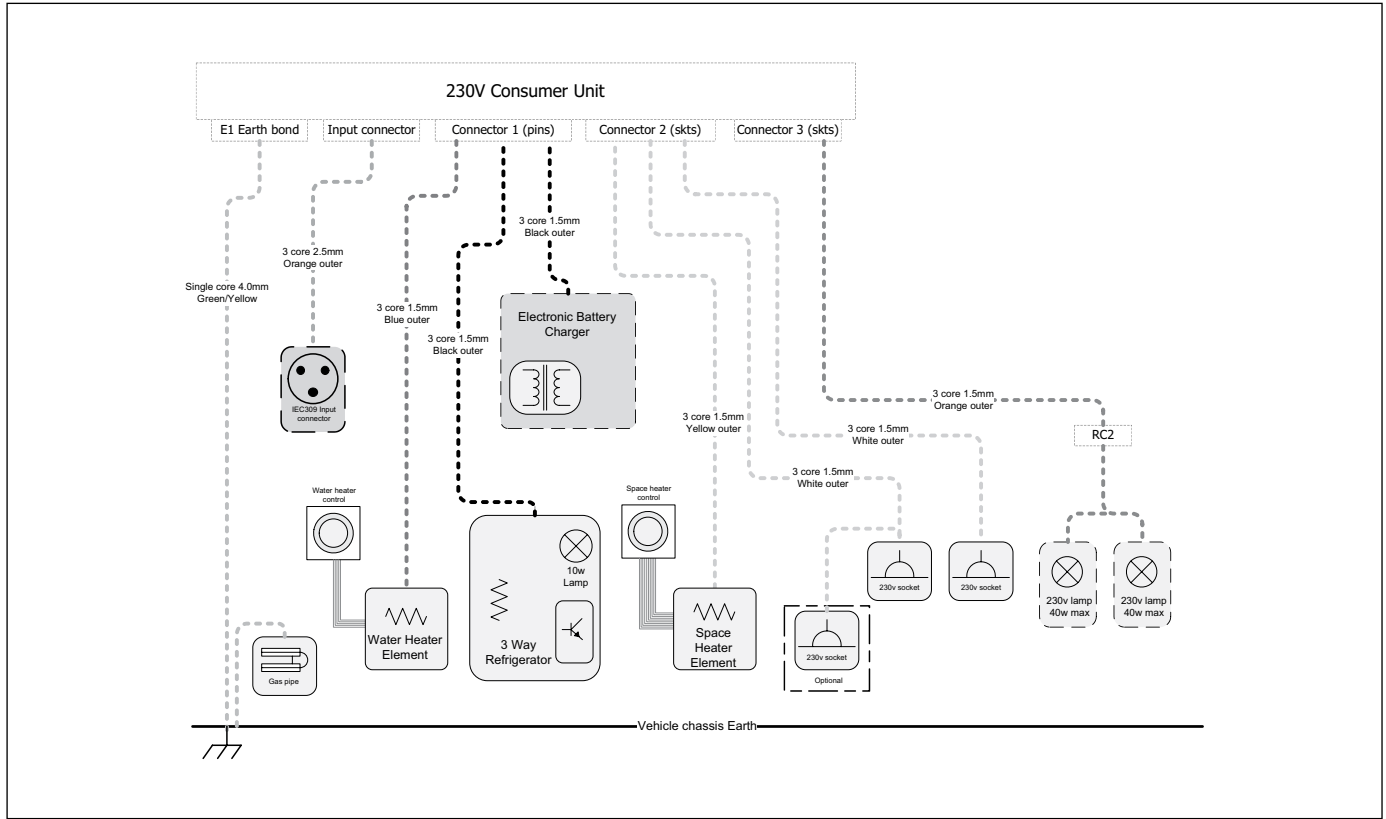

Wiring Diagrams

SPRITE RANGE - 230V CIRCUITS