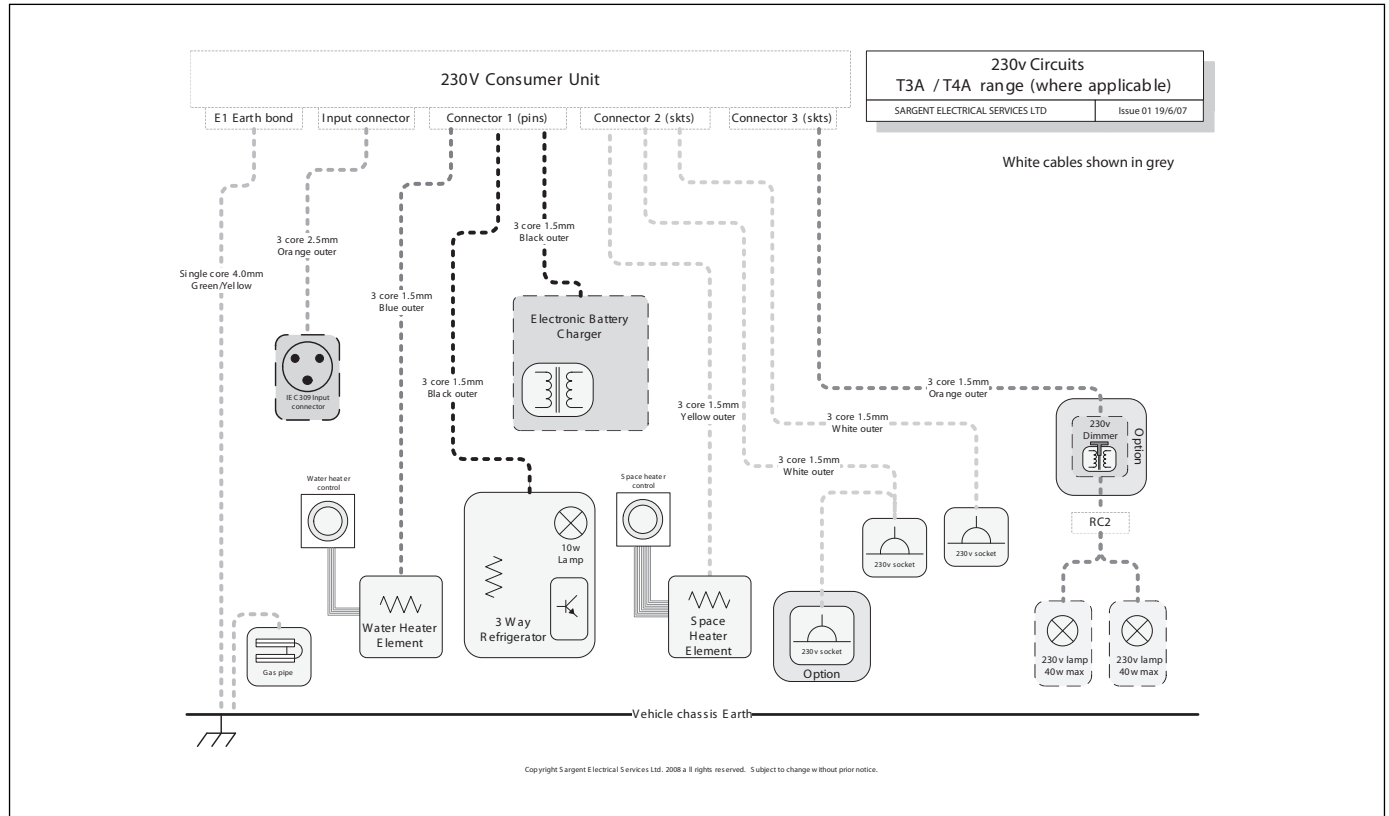

VOGUE RANGE - ROAD LIGHTING (VOGUE 530, 600, 610, 620 & 650)

Copyright Sargent Electrical Services Ltd. 2008 all rights reserved. Subject to change without prior notice.

Wiring Diagrams

VOGUE RANGE - CONSUMER CIRCUITS - ROOF (VOGUE 530, 600, 610, 620 & 650)

Wiring Diagrams

VOGUE RANGE - CONSUMER CIRCUITS - FLOOR (VOGUE 530, 600, 610, 620 & 650)

Wiring Diagrams

VOGUE RANGE - POWER CIRCUITS (VOGUE 530, 600, 610, 620 & 650)

Wiring Diagrams

VOGUE RANGE - 230V CIRCUITS (VOGUE 530, 600, 610, 620 & 650)