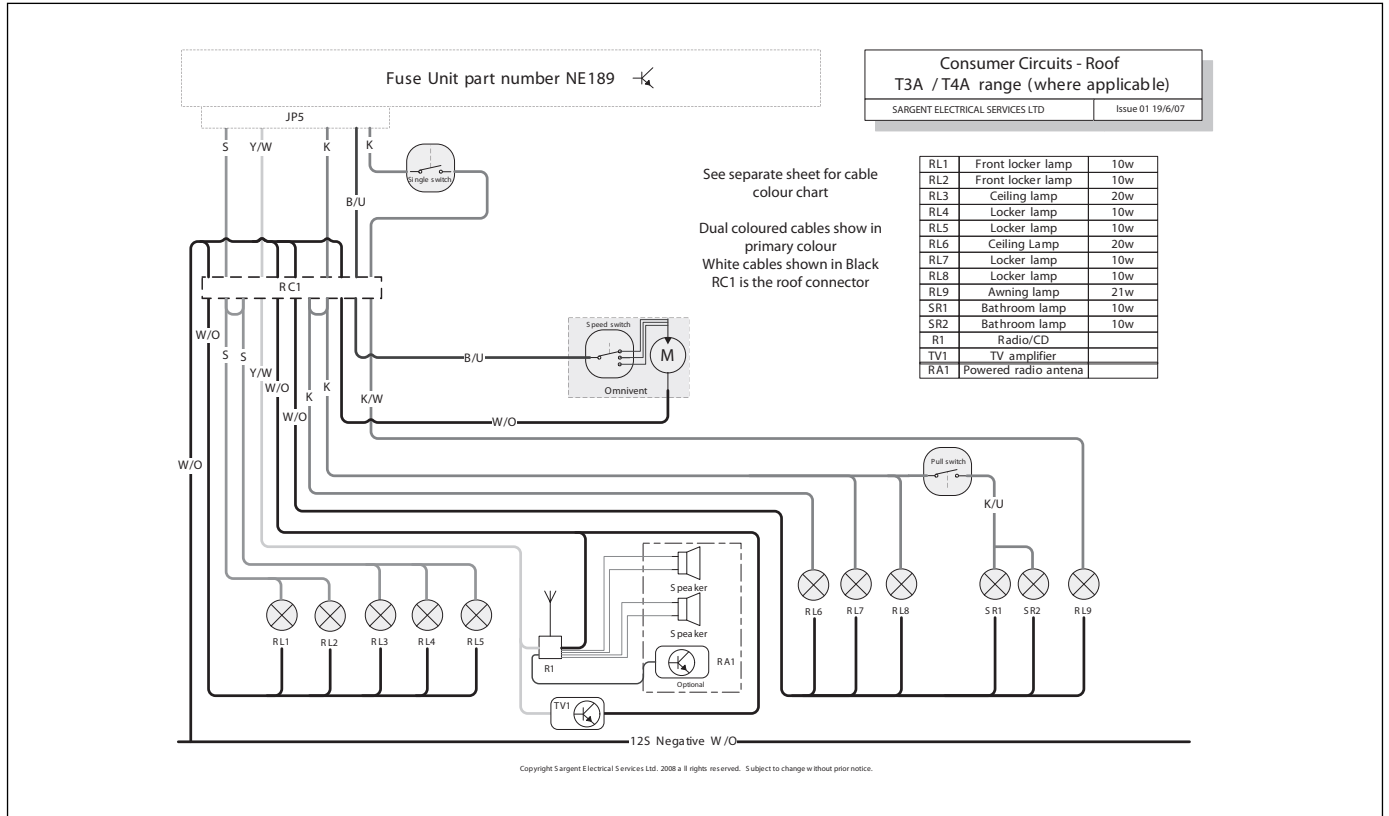

Wiring Diagrams

VOGUE RANGE - ROAD LIGHTS (VOGUE 460, 470, 495, 520 & 540)

VOGUE RANGE - 12V (VOGUE 460, 470, 495, 520 & 540)

Wiring Diagrams

VOGUE RANGE - 230V (VOGUE 460, 470, 495, 520 & 540)

Wiring Diagrams

VOGUE RANGE - ROAD LIGHTING (VOGUE 530, 600, 610, 620 & 650)

Copyright Sargent Electrical Services Ltd. 2008 all rights reserved. Subject to change without prior notice.

Wiring Diagrams

VOGUE RANGE - CONSUMER CIRCUITS - ROOF (VOGUE 530, 600, 610, 620 & 650)