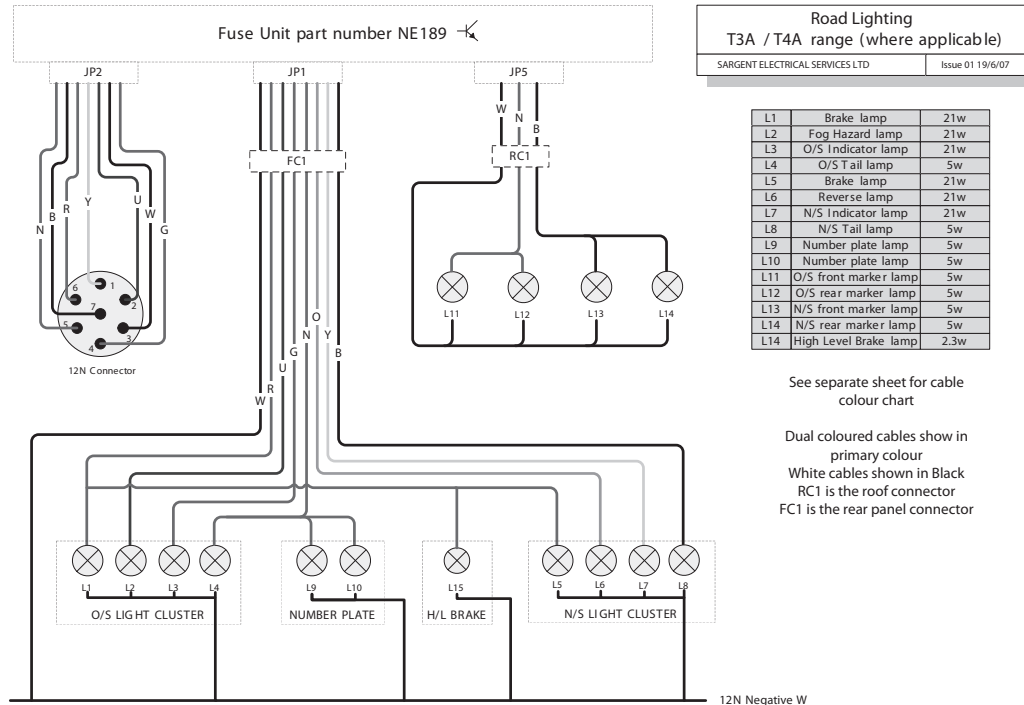

Wiring Diagrams

VOGUE RANGE - ROAD LIGHTING (VOGUE 530, 600, 610, 620 & 650)