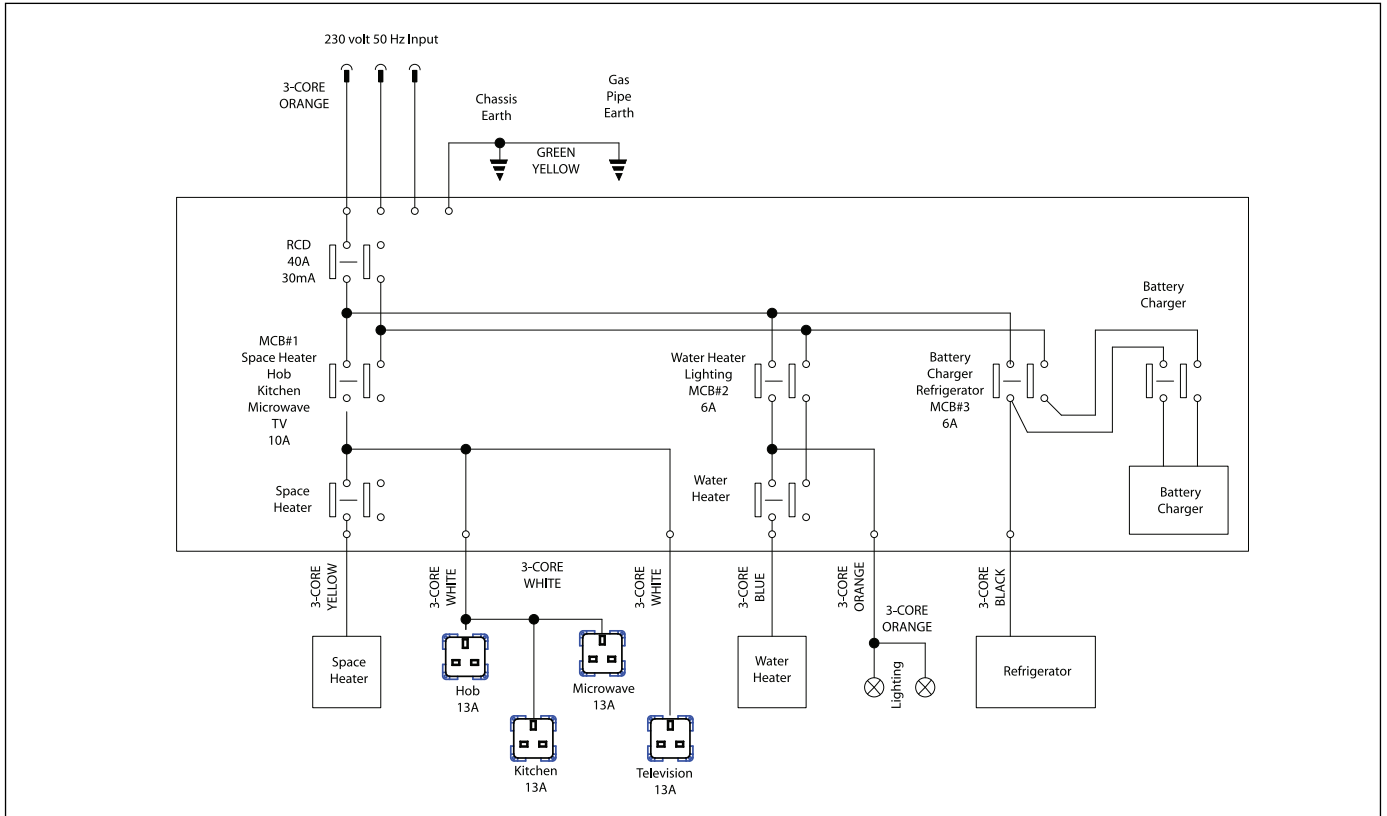

Wiring Diagrams

VOGUE RANGE - ROAD LIGHTS (VOGUE 460, 470, 495, 520 & 540)

VOGUE RANGE - 12V (VOGUE 460, 470, 495, 520 & 540)

Wiring Diagrams

VOGUE RANGE - 230V (VOGUE 460, 470, 495, 520 & 540)

Wiring Diagrams

VOGUE RANGE - ROAD LIGHTING (VOGUE 530, 600, 610, 620 & 650)

Copyright Sargent Electrical Services Ltd. 2008 all rights reserved. Subject to change without prior notice.

Wiring Diagrams

VOGUE RANGE - CONSUMER CIRCUITS - ROOF (VOGUE 530, 600, 610, 620 & 650)