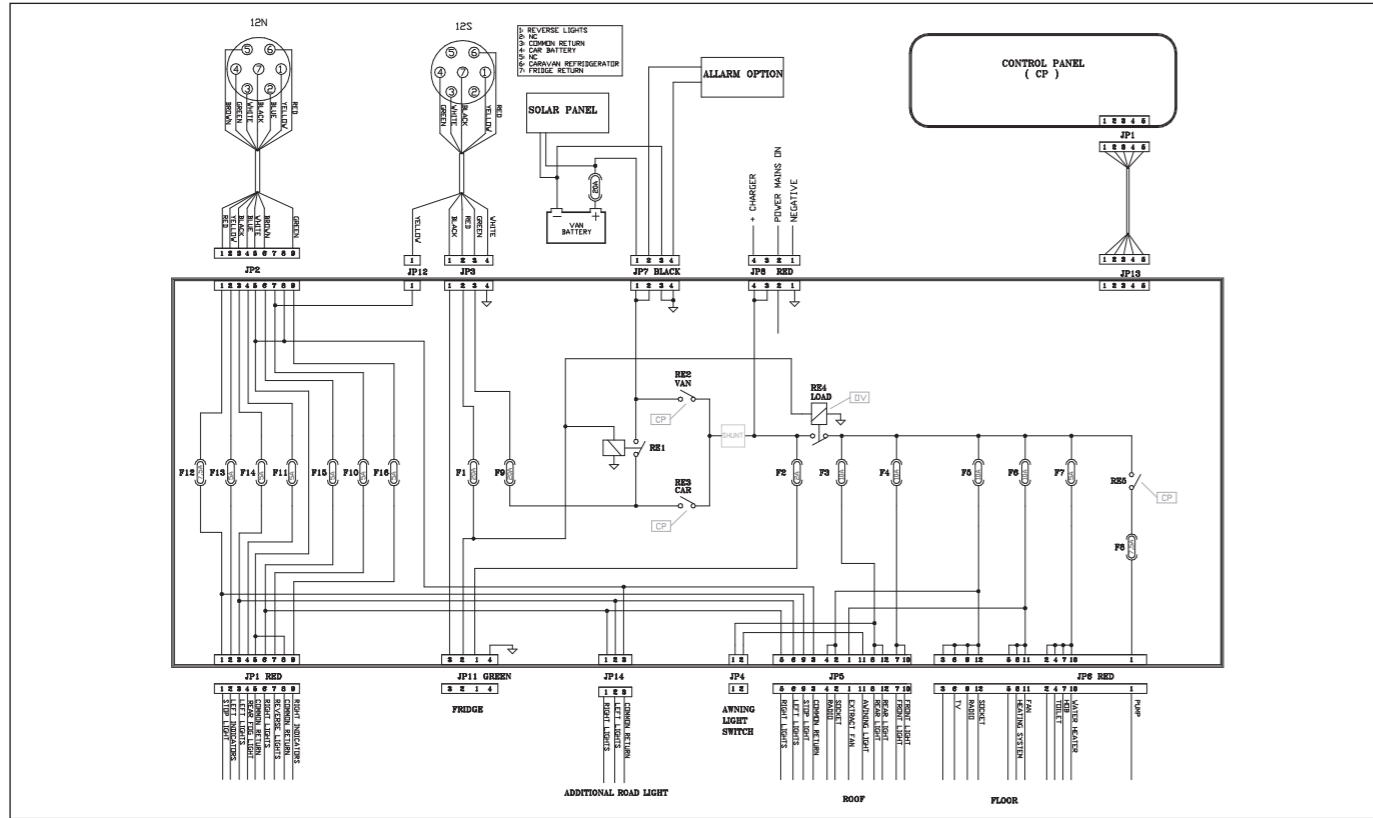

**Check the loading on the side wall of the tyre before adjusting tyre pressure, replacing or purchasing a spare wheel and tyre. All tyres on the caravan must be of an identical size and load rating.

Wiring Diagrams

SPRITE RANGE - 230V CIRCUITS

Wiring Diagrams

SPRITE RANGE - POWER CIRCUITS

SPRITE RANGE - CONSUMER CIRCUITS – FLOOR

SPRITE RANGE - CONSUMER CIRCUITS – ROOF

SPRITE RANGE - ROAD LIGHTING

SPRITE RANGE - CABLE COLOUR CHART

Wiring Diagrams

SPRITE RANGE - FUSE BOX SCHEMATIC

Bulb Replacement

	TYPE	RATING	SPRITE		
ROAD LIGHTS					
Front marker lights	W5W	12v 5w	✓		
Side marker	C5W	12v 5w	✓		
Reversing light	P21	12v 21w	✓		
Rear indicator light	PY21W Orange bulb	12v 21w	✓		
Brake/tail light	P21/5W	12v 21w/5w	✓		
Fog light	P21	12v 21w	✓		
Number plate light	C5W	12v 5w	✓		
INTERIOR/OTHER					
Awning light	P21W	12v 20w	✓		
Spot/reading lights	GU4/MR11 Dichroic	GU4 12v 10w	✓		
Ceiling light, round	Halogen capsule	G4 12v 20w	✓		
Ceiling light, small round white	Halogen capsule	G4 12v 10w	✓		
Down lighters	Halogen capsule	G4 12v 10w	✓		