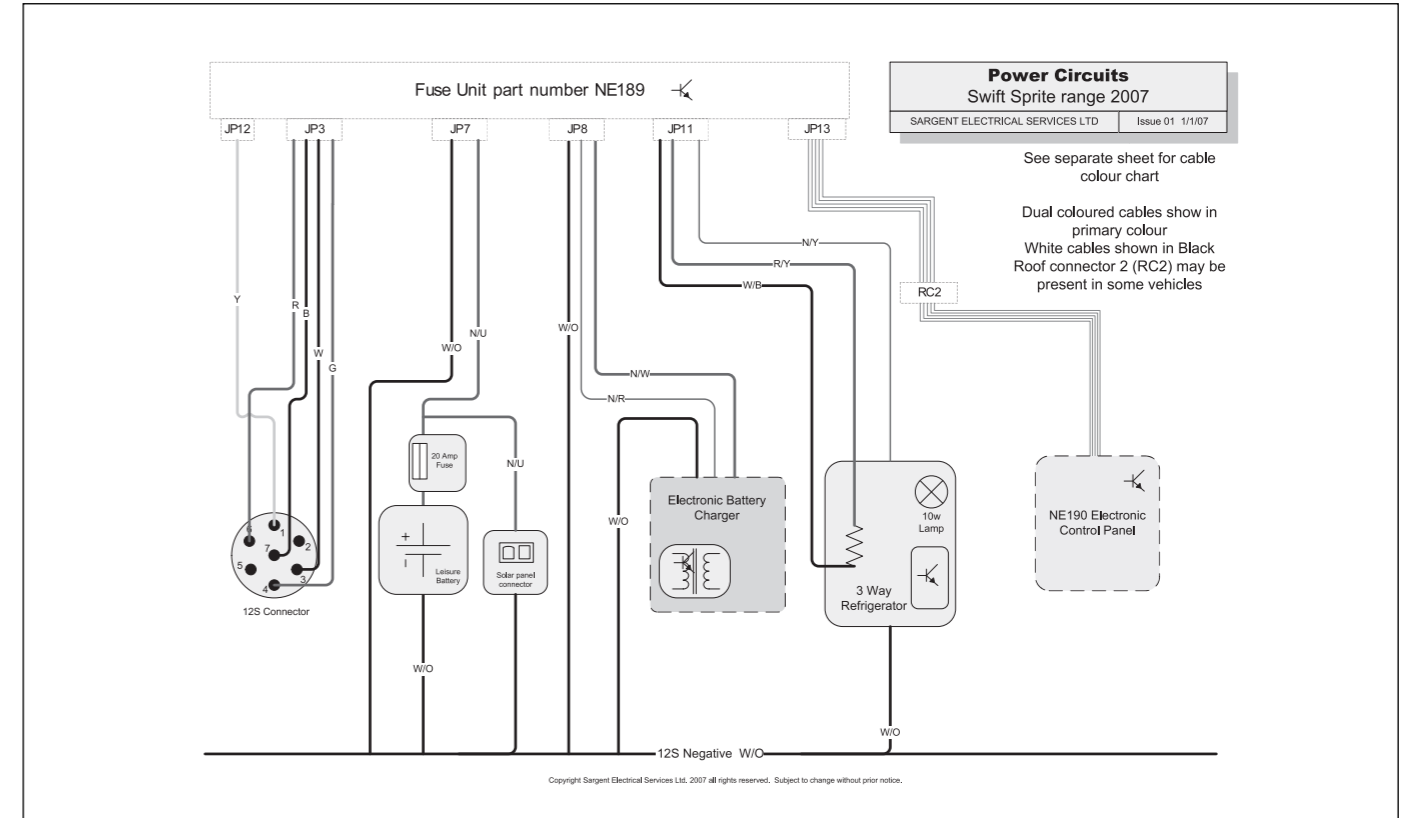

**Check the loading on the side wall of the tyre before adjusting tyre pressure, replacing or purchasing a spare wheel and tyre. All tyres on the caravan must be of an identical size and load rating.

Wiring Diagrams

SPRITE RANGE - 230V CIRCUITS

Wiring Diagrams

SPRITE RANGE - POWER CIRCUITS

SPRITE RANGE - CONSUMER CIRCUITS – FLOOR

SPRITE RANGE - CONSUMER CIRCUITS – ROOF

SPRITE RANGE - ROAD LIGHTING

SPRITE RANGE - CABLE COLOUR CHART