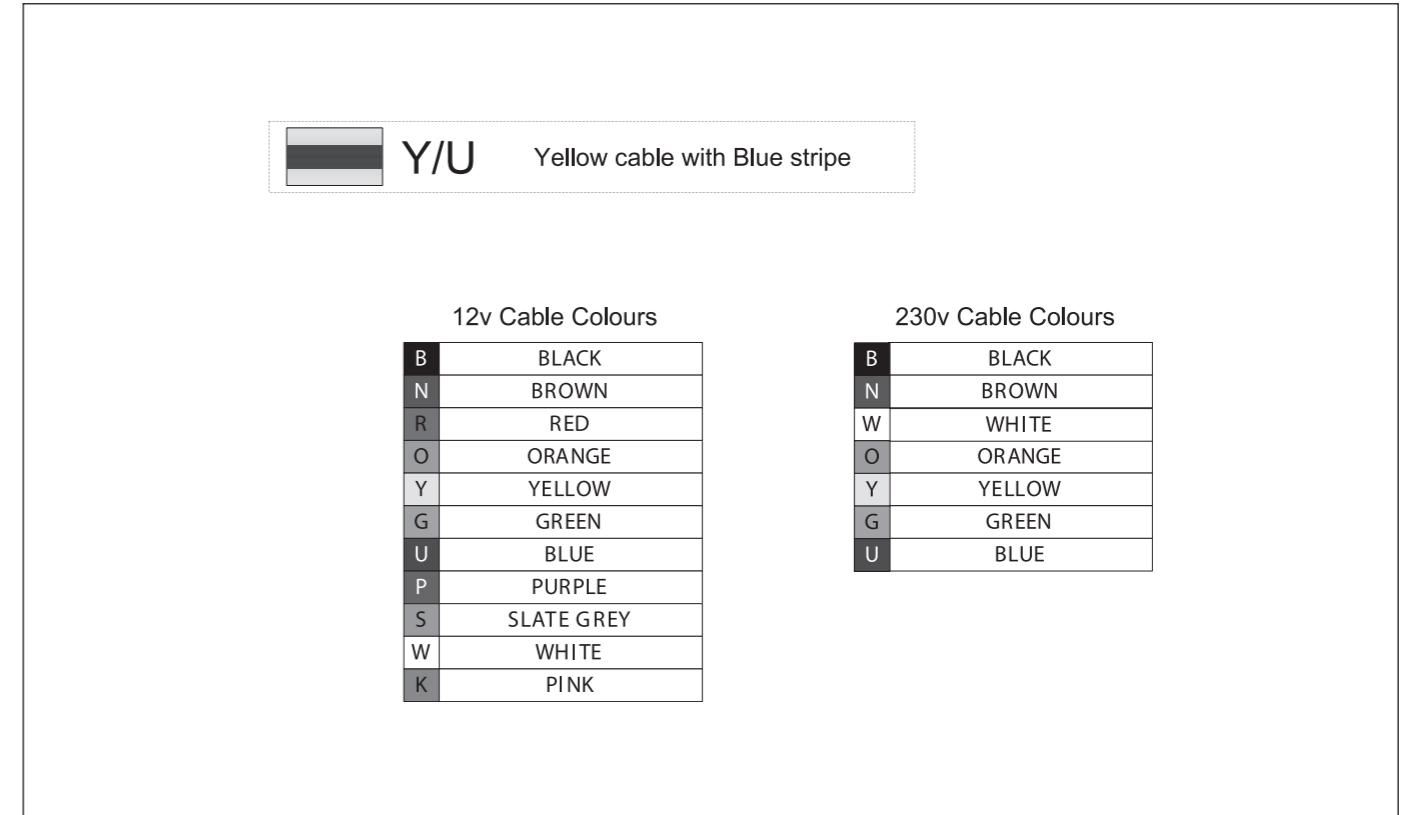

SPRITE RANGE - 230V CIRCUITS

Wiring Diagrams

SPRITE RANGE - POWER CIRCUITS

SPRITE RANGE - CONSUMER CIRCUITS – FLOOR

SPRITE RANGE - CONSUMER CIRCUITS – ROOF

SPRITE RANGE - ROAD LIGHTING

SPRITE RANGE - CABLE COLOUR CHART