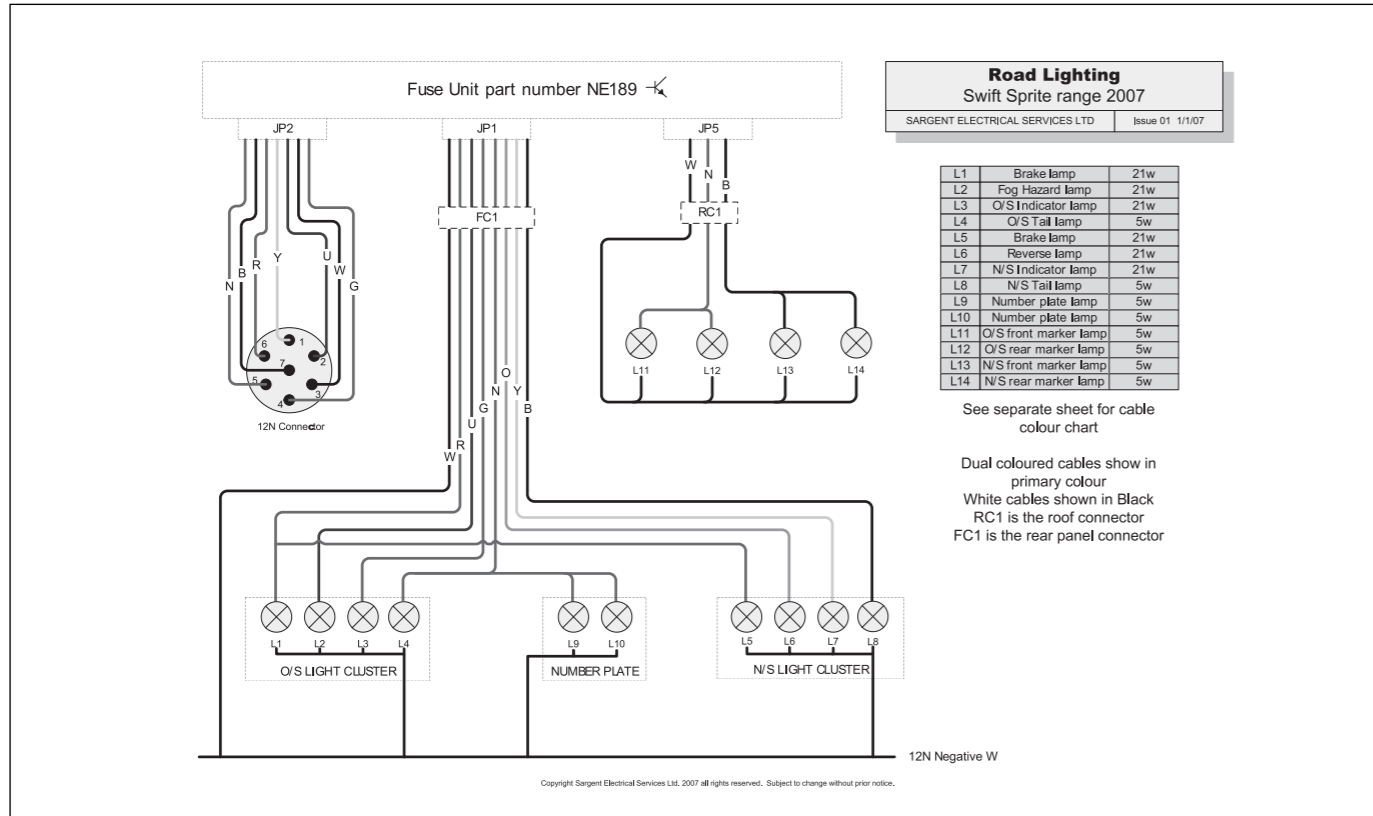

**Check the loading on the side wall of the tyre before adjusting tyre pressure, replacing or purchasing a spare wheel and tyre. All tyres on the caravan must be of an identical size and load rating.

Wiring Diagrams

SPRITE RANGE - 230V CIRCUITS

Wiring Diagrams

SPRITE RANGE - POWER CIRCUITS

SPRITE RANGE - CONSUMER CIRCUITS – FLOOR

SPRITE RANGE - CONSUMER CIRCUITS – ROOF

SPRITE RANGE - ROAD LIGHTING

SPRITE RANGE - CABLE COLOUR CHART

Wiring Diagrams

SPRITE RANGE - FUSE BOX SCHEMATIC

Bulb Replacement

	TYPE	RATING	SPRITE		
ROAD LIGHTS					
Front marker lights	W5W	12v 5w	✓		
Side marker	C5W	12v 5w	✓		
Reversing light	P21	12v 21w	✓		
Rear indicator light	PY21W Orange bulb	12v 21w	✓		
Brake/tail light	P21/5W	12v 21w/5w	✓		
Fog light	P21	12v 21w	✓		
Number plate light	C5W	12v 5w	✓		
INTERIOR/OTHER					
Awning light	P21W	12v 20w	✓		
Spot/reading lights	GU4/MR11 Dichroic	GU4 12v 10w	✓		
Ceiling light, round	Halogen capsule	G4 12v 20w	✓		
Ceiling light, small round white	Halogen capsule	G4 12v 10w	✓		
Down lighters	Halogen capsule	G4 12v 10w	✓		