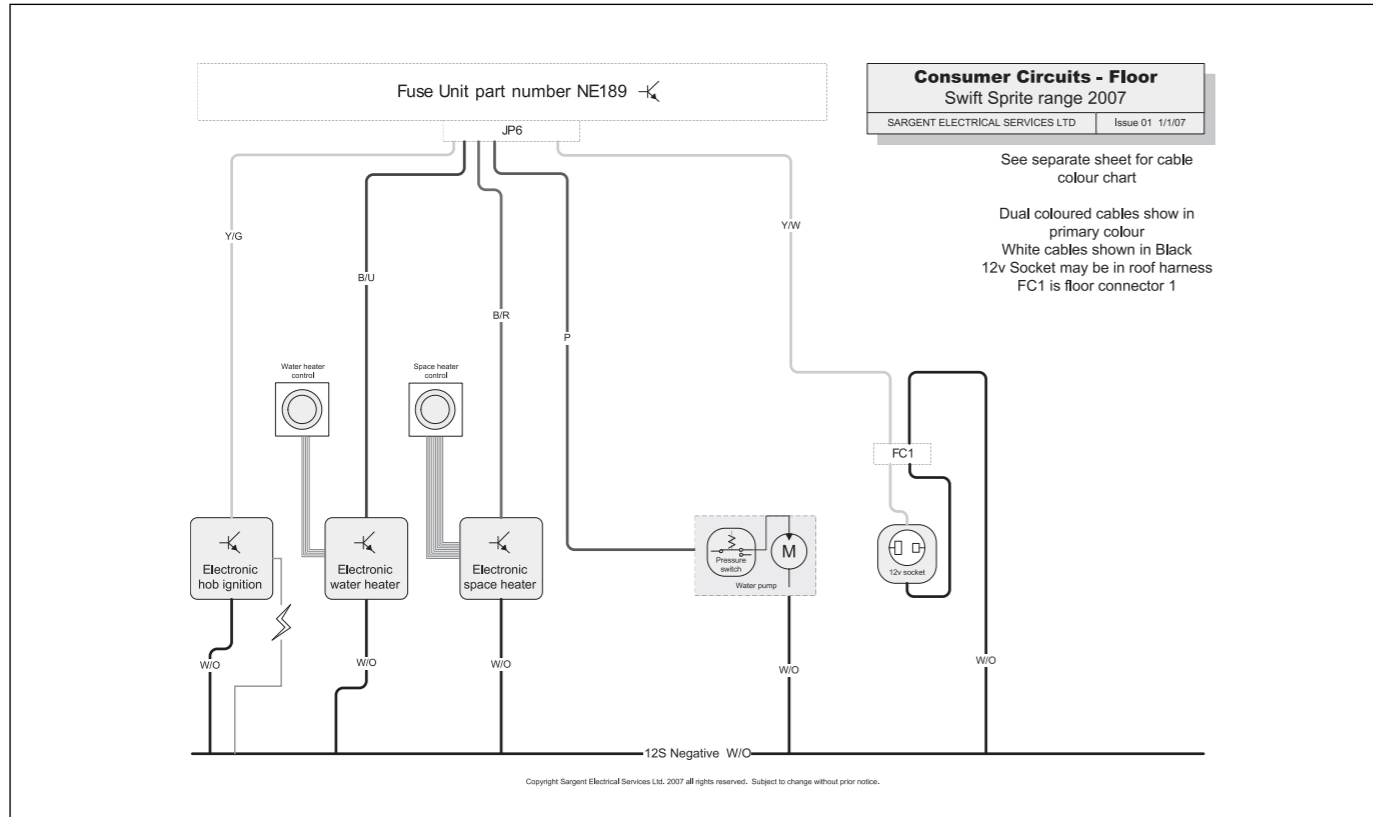

**Check the loading on the side wall of the tyre before adjusting tyre pressure, replacing or purchasing a spare wheel and tyre. All tyres on the caravan must be of an identical size and load rating.

Wiring Diagrams

SPRITE RANGE - 230V CIRCUITS

Wiring Diagrams

SPRITE RANGE - POWER CIRCUITS

SPRITE RANGE - CONSUMER CIRCUITS – FLOOR

SPRITE RANGE - CONSUMER CIRCUITS – ROOF

SPRITE RANGE - ROAD LIGHTING

SPRITE RANGE - CABLE COLOUR CHART

Wiring Diagrams

SPRITE RANGE - FUSE BOX SCHEMATIC

Bulb Replacement

	TYPE	RATING	SPRITE		
ROAD LIGHTS					
Front marker lights	W5W	12v 5w	✓		
Side marker	C5W	12v 5w	✓		
Reversing light	P21	12v 21w	✓		
Rear indicator light	PY21W Orange bulb	12v 21w	✓		
Brake/tail light	P21/5W	12v 21w/5w	✓		
Fog light	P21	12v 21w	✓		
Number plate light	C5W	12v 5w	✓		
INTERIOR/OTHER					
Awning light	P21W	12v 20w	✓		
Spot/reading lights	GU4/MR11 Dichroic	GU4 12v 10w	✓		
Ceiling light, round	Halogen capsule	G4 12v 20w	✓		
Ceiling light, small round white	Halogen capsule	G4 12v 10w	✓		
Down lighters	Halogen capsule	G4 12v 10w	✓		

Note: Not all bulbs and lights feature on all models within a range