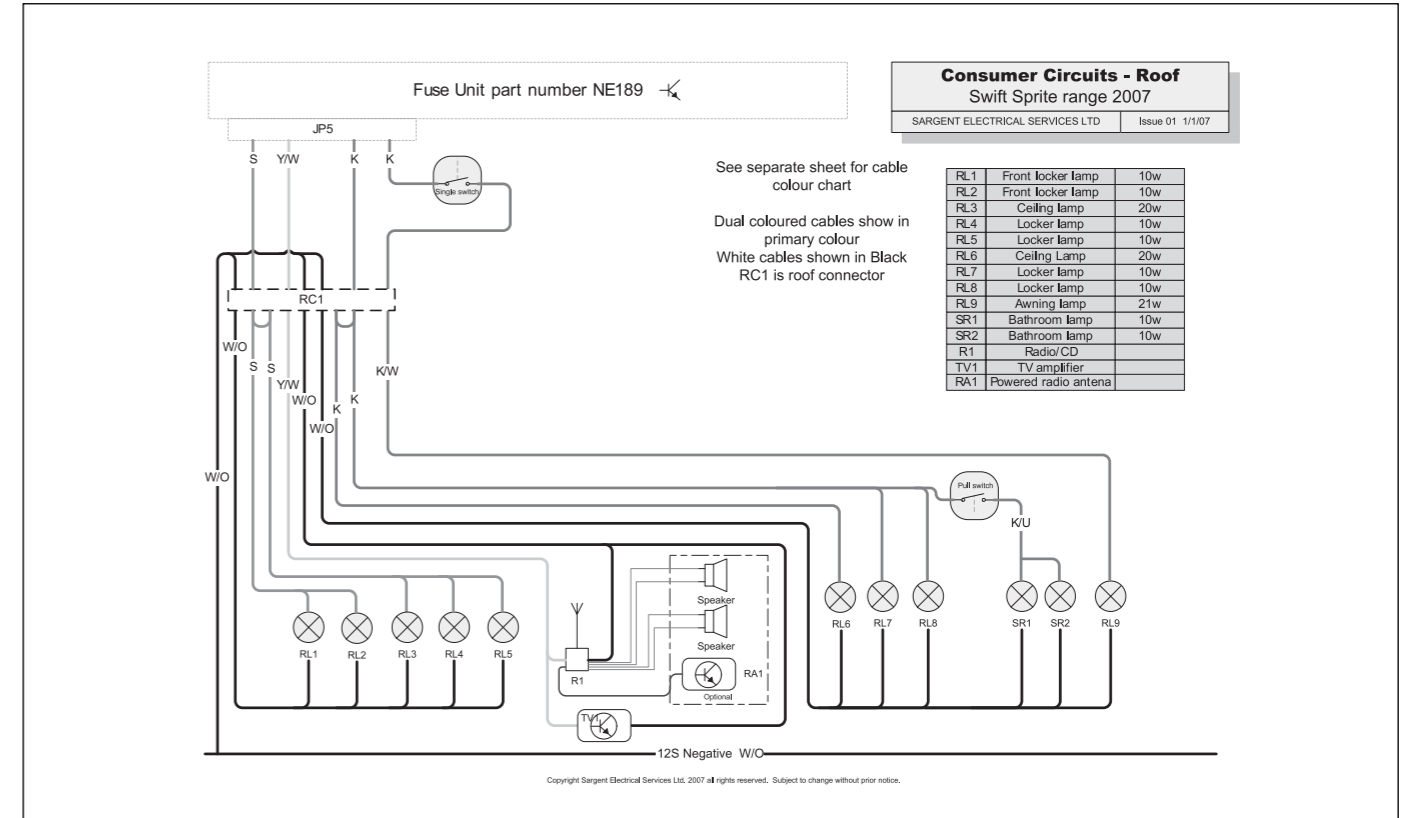

**Check the loading on the side wall of the tyre before adjusting tyre pressure, replacing or purchasing a spare wheel and tyre. All tyres on the caravan must be of an identical size and load rating.

Wiring Diagrams

SPRITE RANGE - 230V CIRCUITS

Wiring Diagrams

SPRITE RANGE - POWER CIRCUITS

SPRITE RANGE - CONSUMER CIRCUITS – FLOOR

SPRITE RANGE - CONSUMER CIRCUITS – ROOF

SPRITE RANGE - ROAD LIGHTING

SPRITE RANGE - CABLE COLOUR CHART

Wiring Diagrams

SPRITE RANGE - FUSE BOX SCHEMATIC

Bulb Replacement

	TYPE	RATING	SPRITE		
ROAD LIGHTS					
Front marker lights	W5W	12v 5w	✓		
Side marker	C5W	12v 5w	✓		
Reversing light	P21	12v 21w	✓		
Rear indicator light	PY21W Orange bulb	12v 21w	✓		
Brake/tail light	P21/5W	12v 21w/5w	✓		
Fog light	P21	12v 21w	✓		
Number plate light	C5W	12v 5w	✓		
INTERIOR/OTHER					
Awning light	P21W	12v 20w	✓		
Spot/reading lights	GU4/MR11 Dichroic	GU4 12v 10w	✓		
Ceiling light, round	Halogen capsule	G4 12v 20w	✓		
Ceiling light, small round white	Halogen capsule	G4 12v 10w	✓		
Down lighters	Halogen capsule	G4 12v 10w	✓		