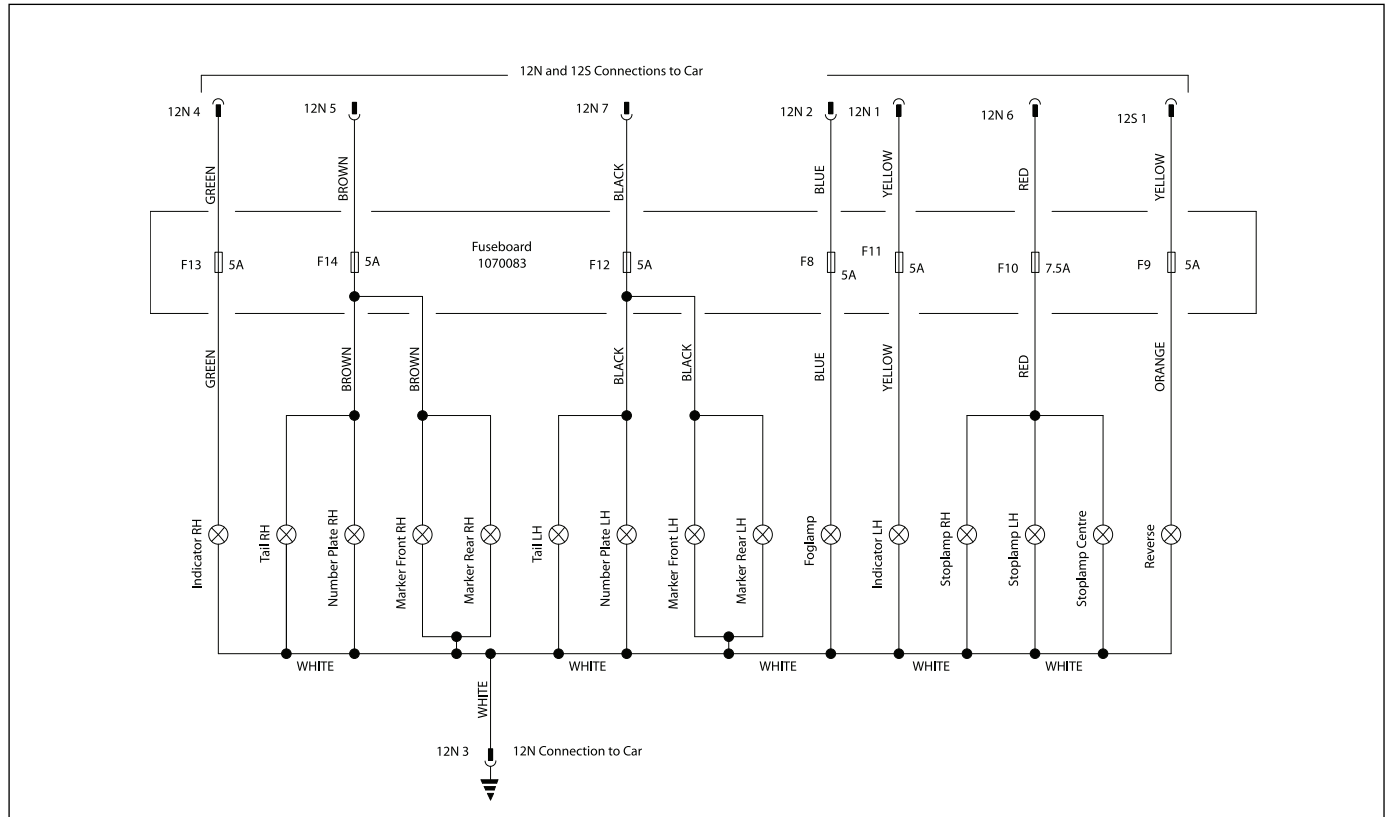

Wiring Diagrams

JUBILEE RANGE - ROAD LIGHTS (AMBASSADOR, ENVOY, ARISTOCRAT, GLOBETROTTER & COURIER)