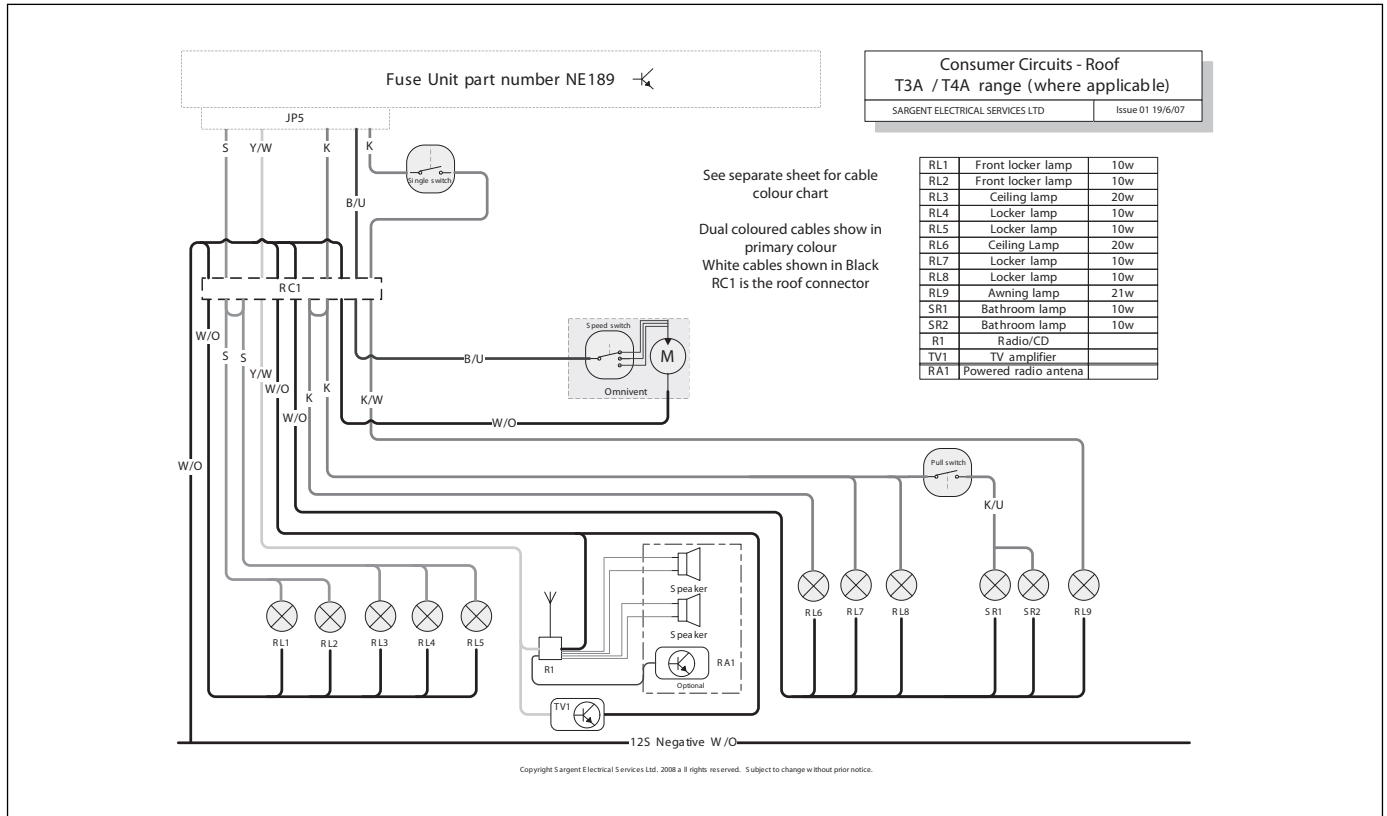

Wiring Diagrams

JUBILEE RANGE - CONSUMER CIRCUITS - ROOF (VICEROY, EQUERRY, STATESMAN, VISCOUNT & PRESTIGE)