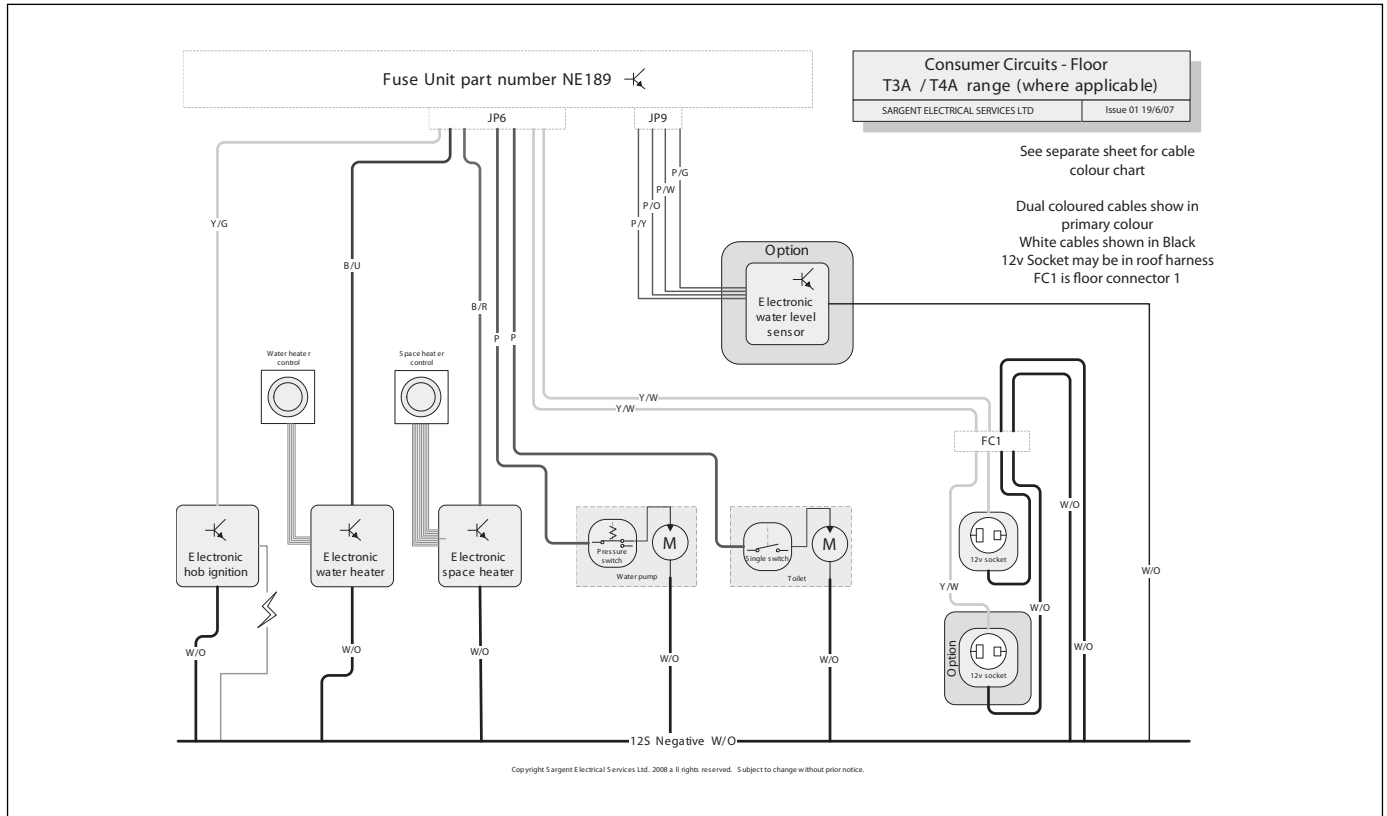

Wiring Diagrams

JUBILEE RANGE - CONSUMER CIRCUITS - FLOOR (VICEROY, EQUERRY, STATESMAN, VISCOUNT & PRESTIGE)