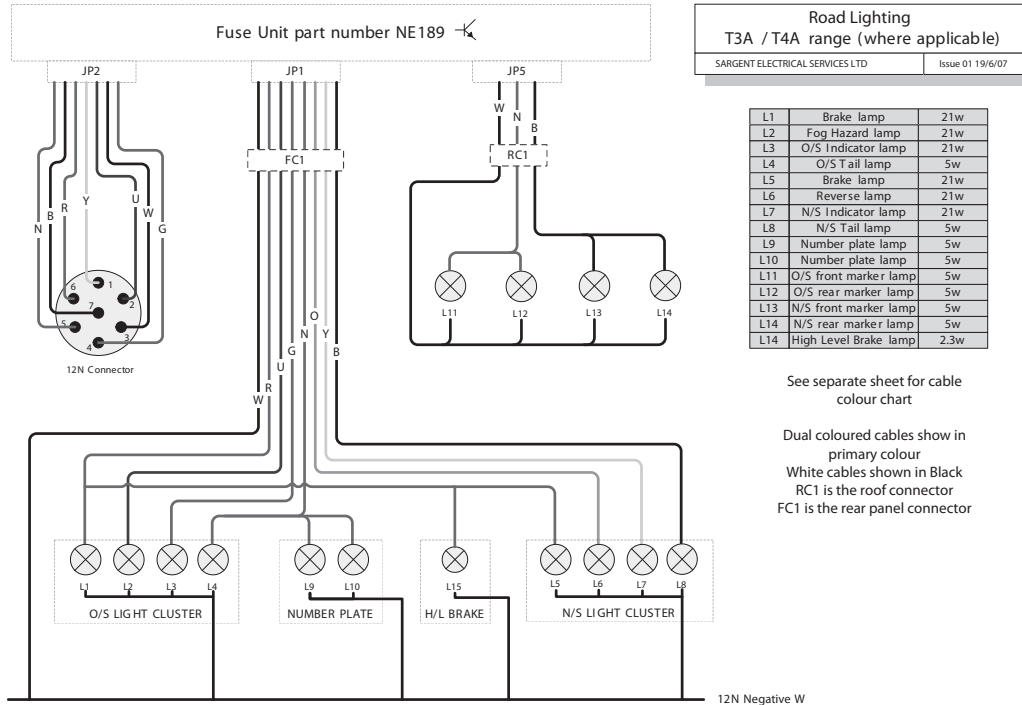

JUBILEE RANGE - ROAD LIGHTING (VICEROY, EQUERRY, STATESMAN, VISCOUNT & PRESTIGE)