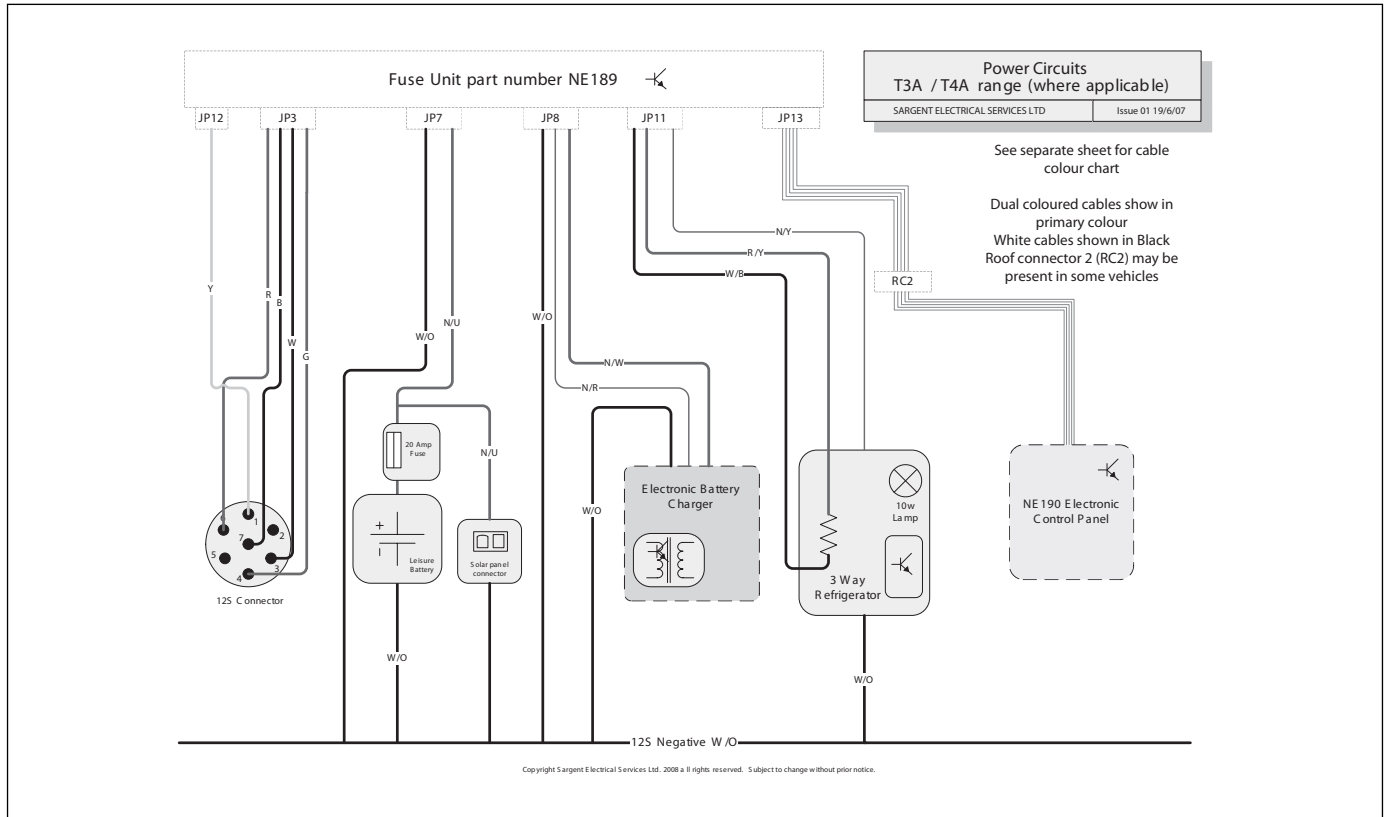

JUBILEE RANGE - CONSUMER CIRCUITS - ROOF (VICEROY, EQUERRY, STATESMAN, VISCOUNT & PRESTIGE)

Wiring Diagrams

JUBILEE RANGE - CONSUMER CIRCUITS - FLOOR (VICEROY, EQUERRY, STATESMAN, VISCOUNT & PRESTIGE)

Wiring Diagrams

JUBILEE RANGE - POWER CIRCUITS (VICEROY, EQUERRY, STATESMAN, VISCOUNT & PRESTIGE)

Wiring Diagrams

JUBILEE RANGE - CABLE COLOUR CHART (VICEROY, EQUERRY, STATESMAN, VISCOUNT & PRESTIGE)

12v Cable Colours

B	BLACK
N	BROWN
R	RED
O	ORANGE
Y	YELLOW
G	GREEN
U	BLUE
P	PURPLE
S	SLATE GREY
W	WHITE
K	PINK