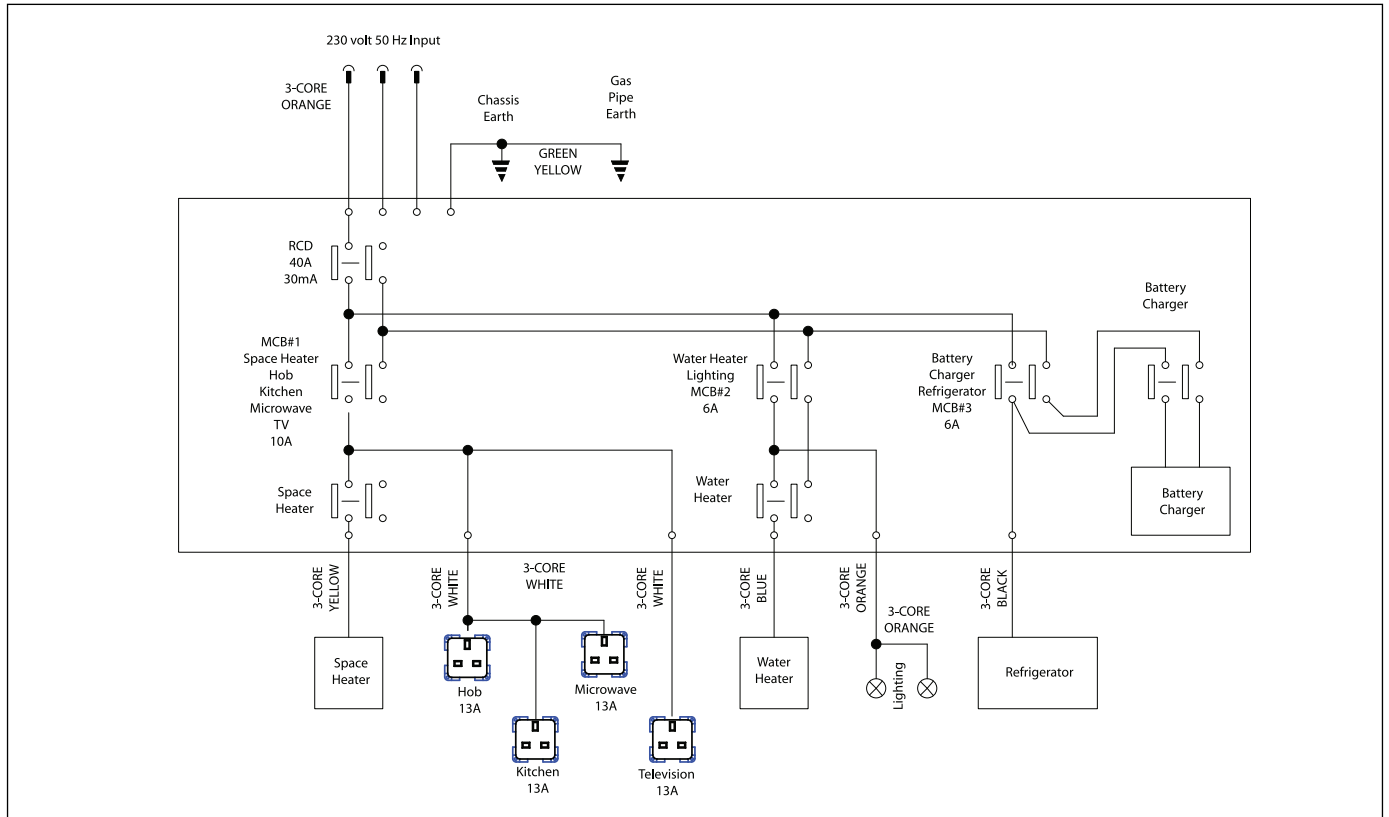

Wiring Diagrams

JUBILEE RANGE - ROAD LIGHTS (AMBASSADOR, ENVOY, ARISTOCRAT, GLOBETROTTER & COURIER)

JUBILEE RANGE - 12V (AMBASSADOR, ENVOY, ARISTOCRAT, GLOBETROTTER & COURIER)

Wiring Diagrams

JUBILEE RANGE - 230V (AMBASSADOR, ENVOY, ARISTOCRAT, GLOBETROTTER & COURIER)