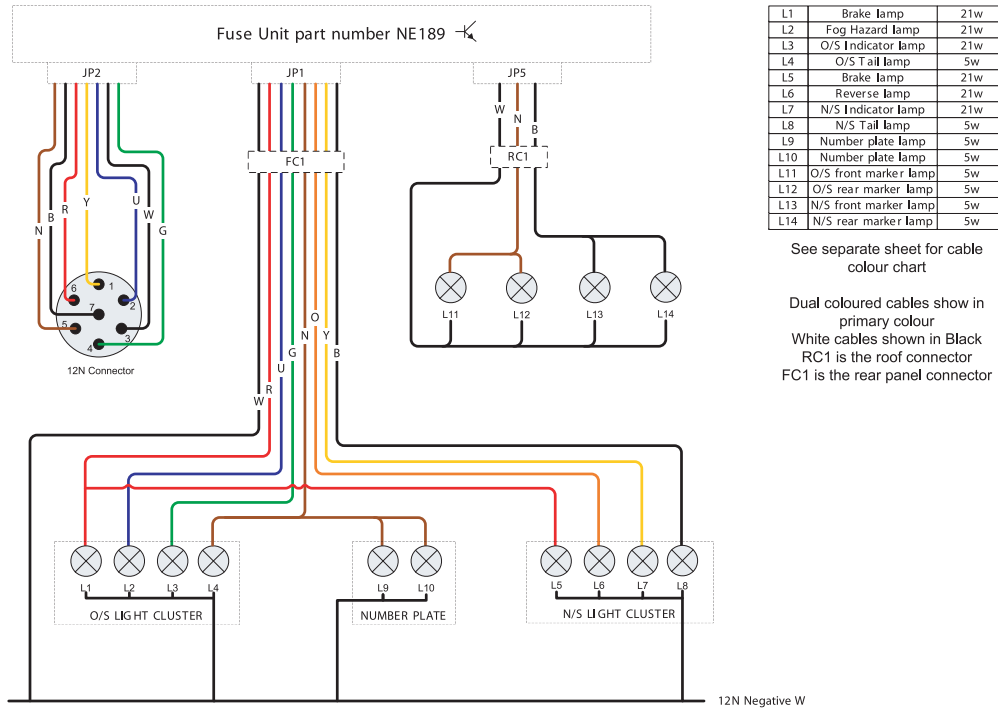

Wiring Diagrams

SPRITE RANGE - 230V CIRCUITS

SPRITE RANGE - POWER CIRCUITS

Wiring Diagrams

SPRITE RANGE - CONSUMER CIRCUITS – FLOOR

SPRITE RANGE - CONSUMER CIRCUITS – ROOF

Wiring Diagrams

SPRITE RANGE - ROAD LIGHTING

SPRITE RANGE - CABLE COLOUR CHART

12v Cable Colours

B	BLACK
N	BROWN
R	RED
O	ORANGE
Y	YELLOW
G	GREEN
U	BLUE
P	PURPLE
S	SLATE GREY
W	WHITE
K	PINK

230v Cable Colours

B	BLACK
N	BROWN
W	WHITE
O	ORANGE
Y	YELLOW
G	GREEN
U	BLUE

Wiring Diagrams

SPRITE RANGE - FUSE BOX SCHEMATIC

Bulb Replacement

	TYPE	RATING	SPRITE		
ROAD LIGHTS					
Front marker lights	W5W	12v 5w	✓		
Side marker	C5W	12v 5w	✓		
Reversing light	P21	12v 21w	✓		
Rear indicator light	PY21W Orange bulb	12v 21w	✓		
Brake/tail light	P21/5W	12v 21w/5w	✓		
Fog light	P21	12v 21w	✓		
Number plate light	C5W	12v 5w	✓		
INTERIOR/OTHER					
Awning light	P21W	12v 20w	✓		
Spot/reading lights	GU4/MR11 Dichroic	GU4 12v 10w	✓		
Ceiling light, round	Halogen capsule	G4 12v 20w	✓		
Ceiling light, small round white	Halogen capsule	G4 12v 10w	✓		
Down lighters	Halogen capsule	G4 12v 10w	✓		