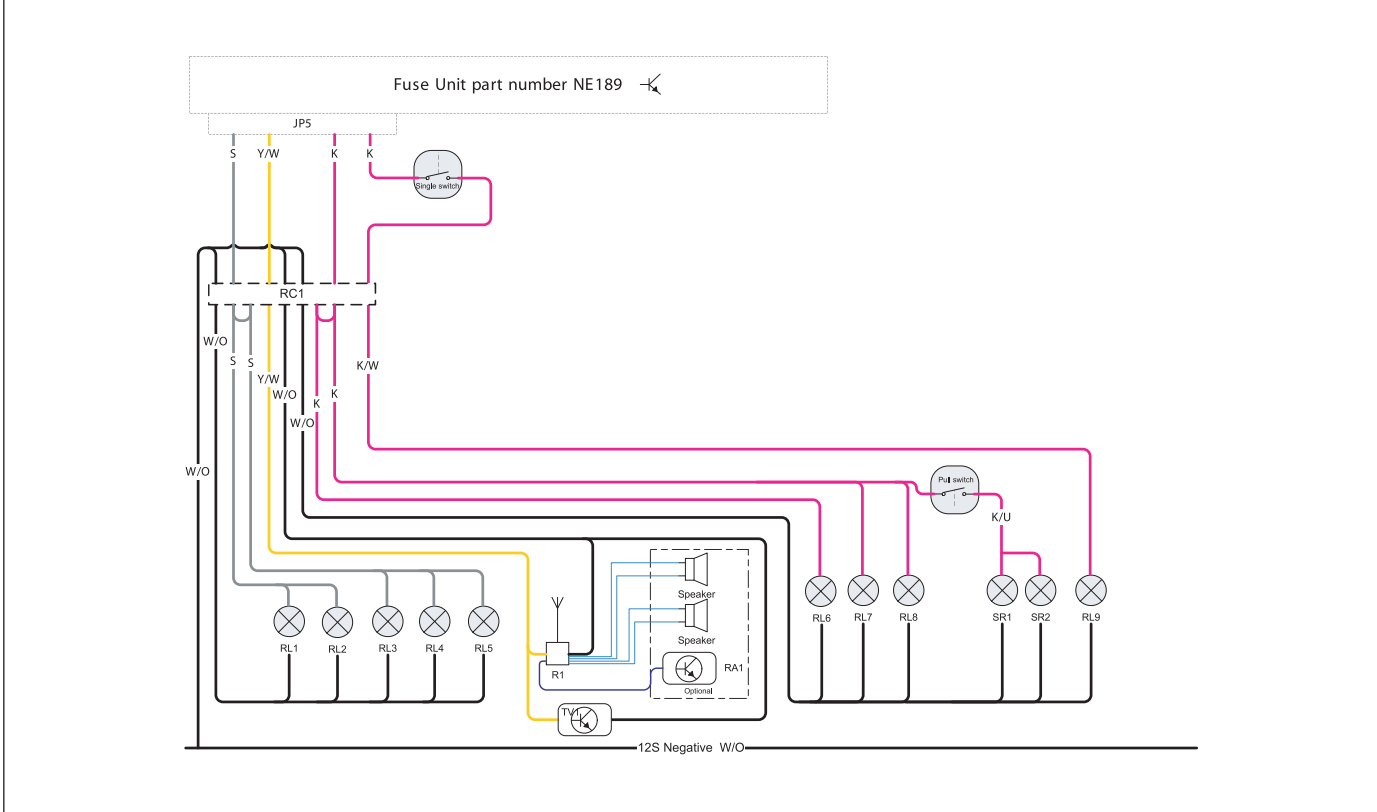

Wiring Diagrams

SPRITE RANGE - 230V CIRCUITS

SPRITE RANGE - POWER CIRCUITS

Wiring Diagrams

SPRITE RANGE - CONSUMER CIRCUITS – FLOOR

SPRITE RANGE - CONSUMER CIRCUITS – ROOF

Wiring Diagrams

SPRITE RANGE - ROAD LIGHTING

SPRITE RANGE - CABLE COLOUR CHART

12v Cable Colours

B	BLACK
N	BROWN
R	RED
O	ORANGE
Y	YELLOW
G	GREEN
U	BLUE
P	PURPLE
S	SLATE GREY
W	WHITE
K	PINK

230v Cable Colours

B	BLACK
N	BROWN
W	WHITE
O	ORANGE
Y	YELLOW
G	GREEN
U	BLUE