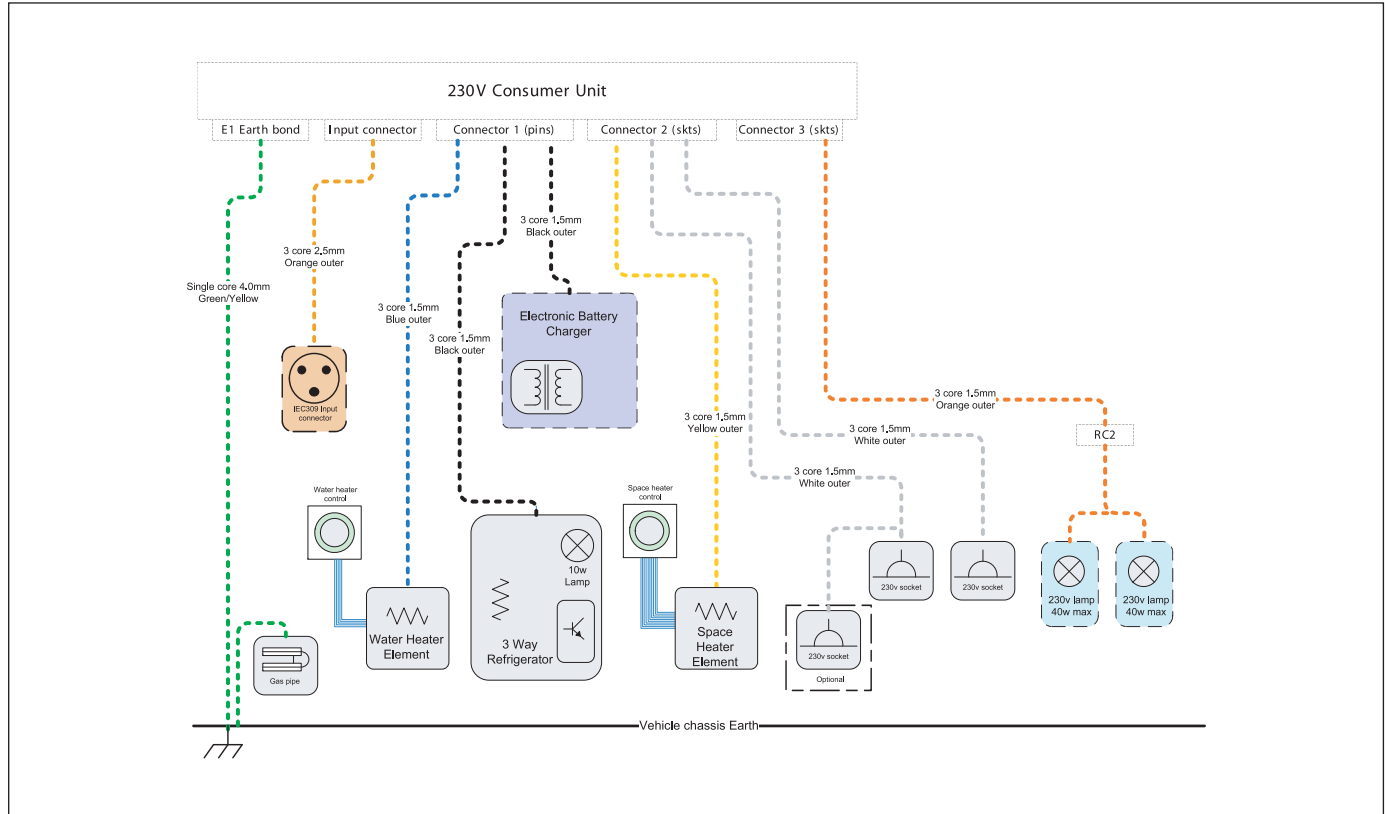

Wiring Diagrams

SPRITE RANGE - 230V CIRCUITS