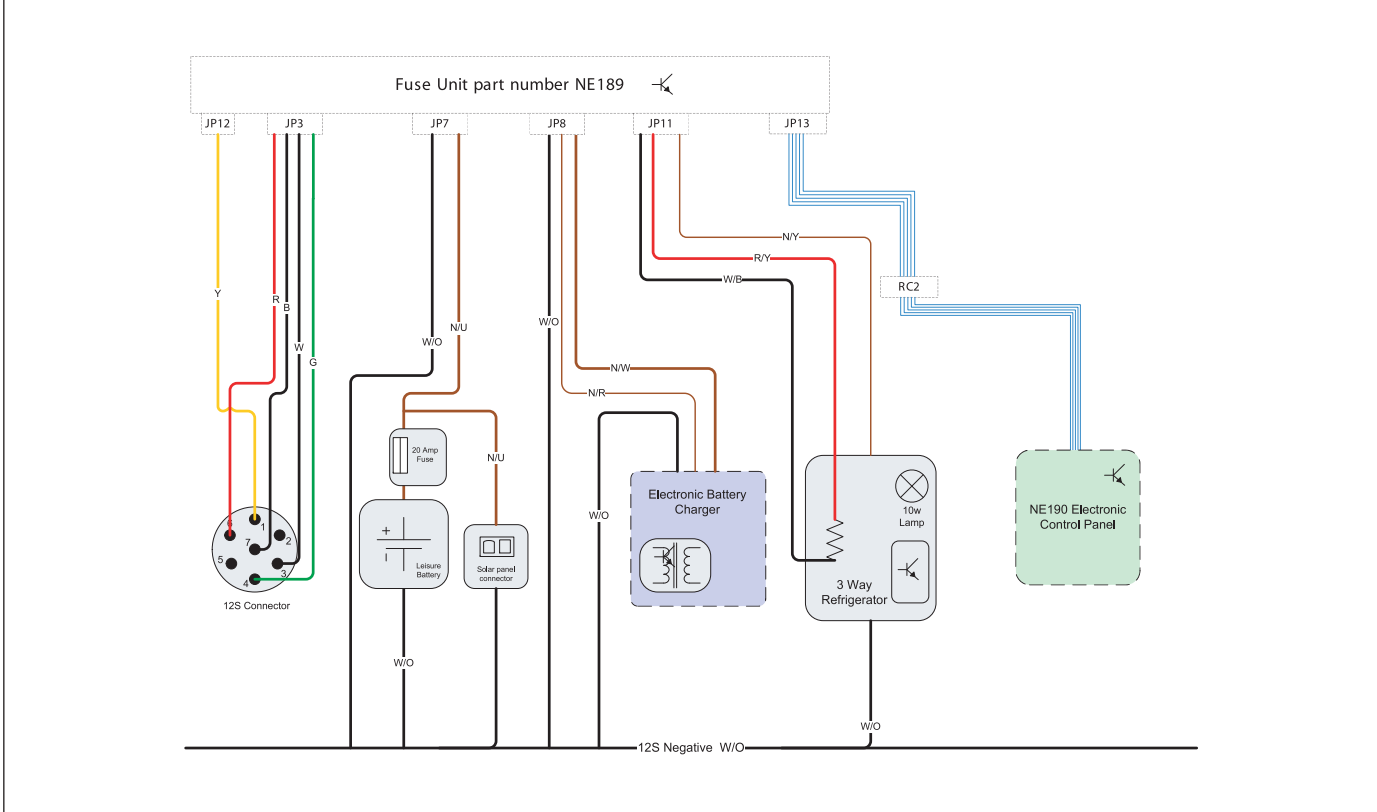

Bed sizes: Please note that double bed sizes are quoted with wrap round seating.

†**Note on awning sizes:** Due to the varying awning designs and sizes the awning sizes given are approximate only. Specific awning sizes must be confirmed by your dealer or the awning manufacturer prior to purchase.

Wiring Diagrams

SPRITE RANGE - 230V CIRCUITS

SPRITE RANGE - POWER CIRCUITS

Wiring Diagrams

SPRITE RANGE - CONSUMER CIRCUITS – FLOOR

SPRITE RANGE - CONSUMER CIRCUITS – ROOF

Wiring Diagrams

SPRITE RANGE - ROAD LIGHTING