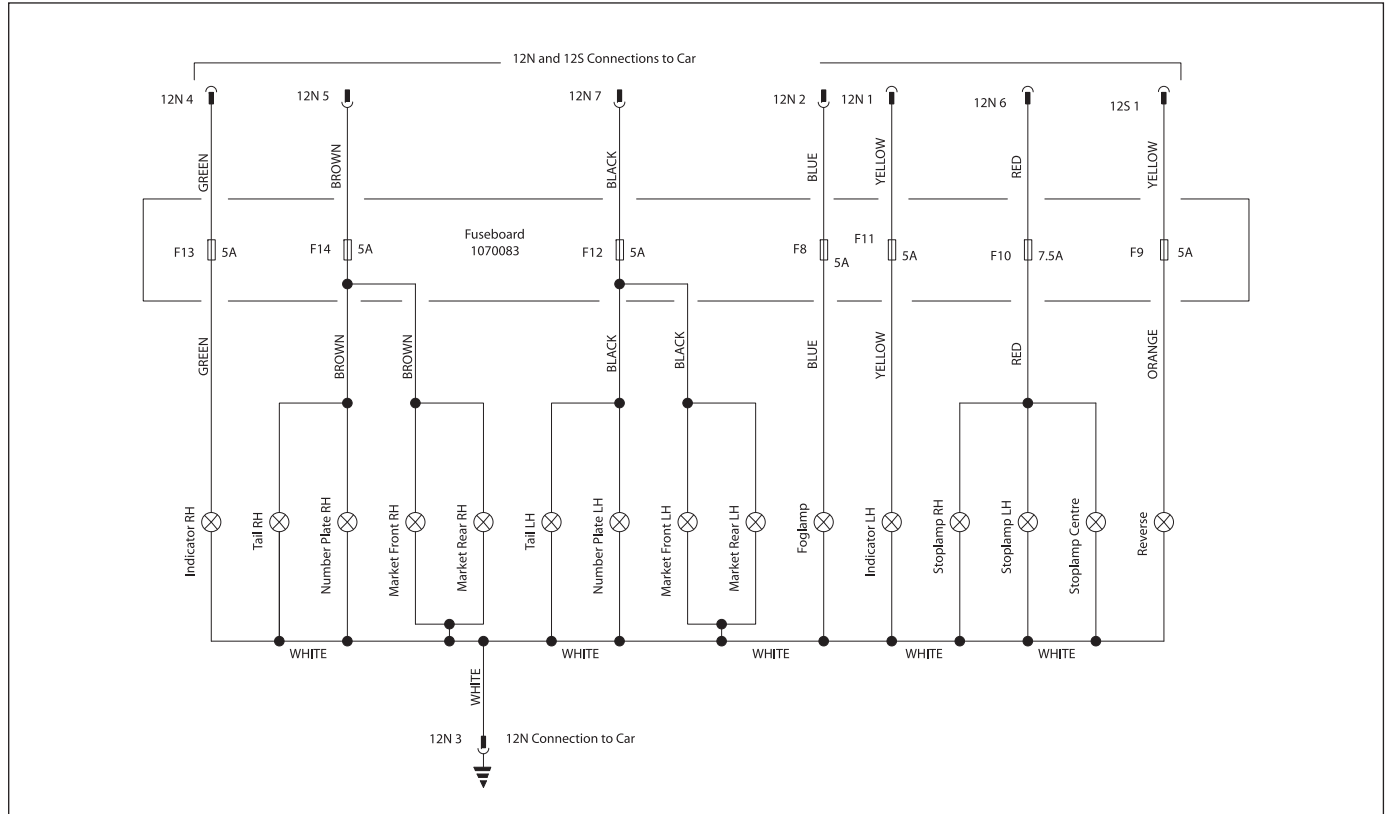

Wiring Diagrams

JUBILEE RANGE - ROAD LIGHTS