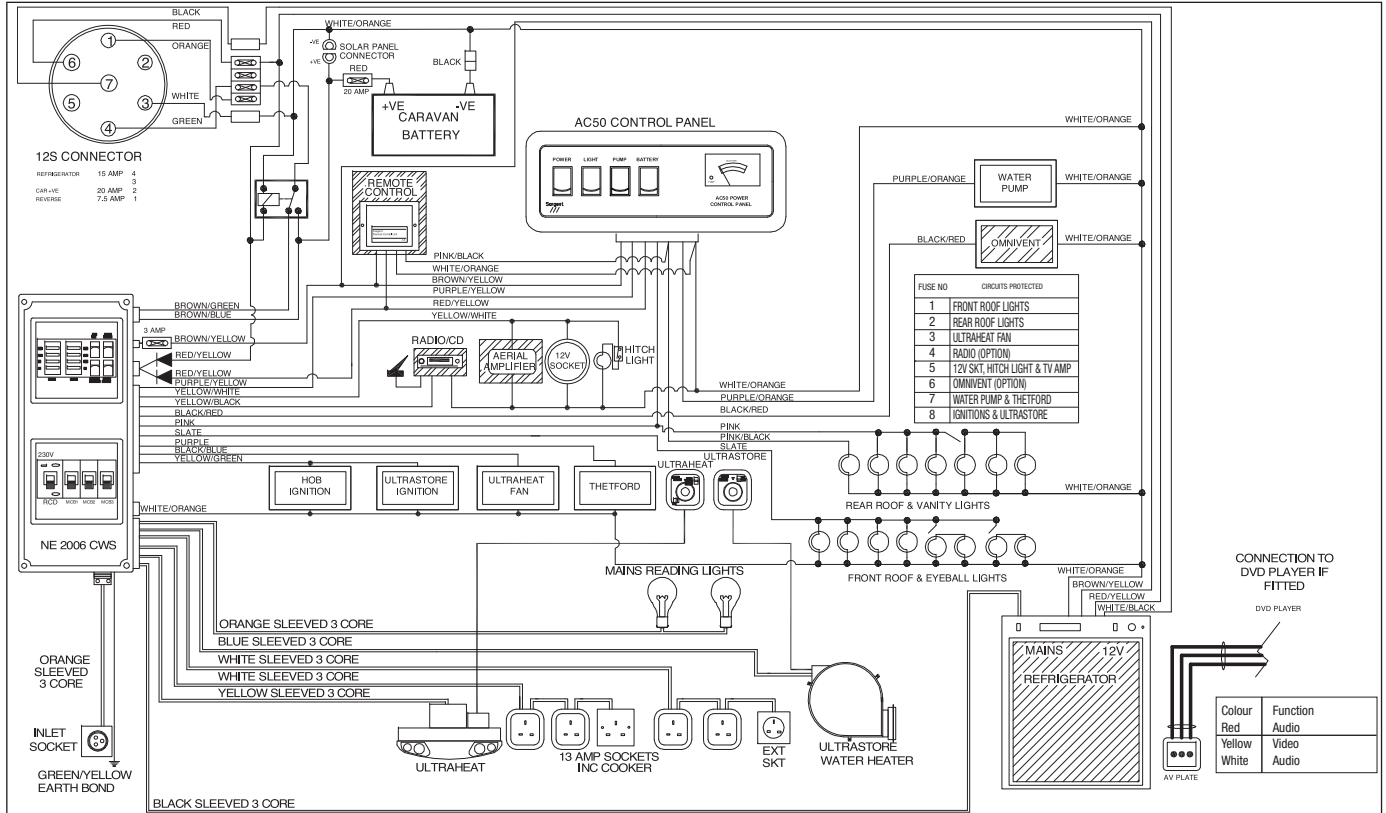

Bed sizes: Please note that double bed sizes are quoted with wrap round seating.

†**Note on awning sizes:** Due to the varying awning designs and sizes the awning sizes given are approximate only. Specific awning sizes must be confirmed by your dealer or the awning manufacturer prior to purchase.

* Estimated weight

Wiring Diagrams

GTS RANGE - ROAD LIGHTS

GTS RANGE - 12V & 230V

Bulb Replacement

	TYPE	RATING	GTS		
ROAD LIGHTS					
Front marker lights	W5W	12v 5w	✓		
Side marker	C5W	12v 5w	✓		
Reversing light	P21W	12v 21w	✓		
Rear indicator light	P21W	12v 21w	✓		
Brake / tail light	P21/5W	12v 21w / 5w	✓		
Fog light	P21W	12v 21w	✓		
Number plate light	C5W	12v 5w	✓		
High level brake light	T5/13.5	12v 2.3w	✓		
Hitch cover light	C5W	12v 5w			
INTERIOR/OTHER					
Awning light	P21W	12v 20w	✓		
Spot / reading lights	GU4/MR11 Dichroic	GU4 12v 10w	✓		
Downlighters	Halogen capsule	G4 12v 20w	✓		
Round ceiling lights single bulb	Halogen capsule	G4 12v 20w	✓		
Round ceiling lights twin bulb	Halogen capsule	G4 12v 10w	✓		
Small white round ceiling light	Halogen capsule	G4 12v 10w	✓		
Kitchen light	Fluorescent 300mm	12v 8w	✓		
Mains lights	Small screw	230v 40w	✓		