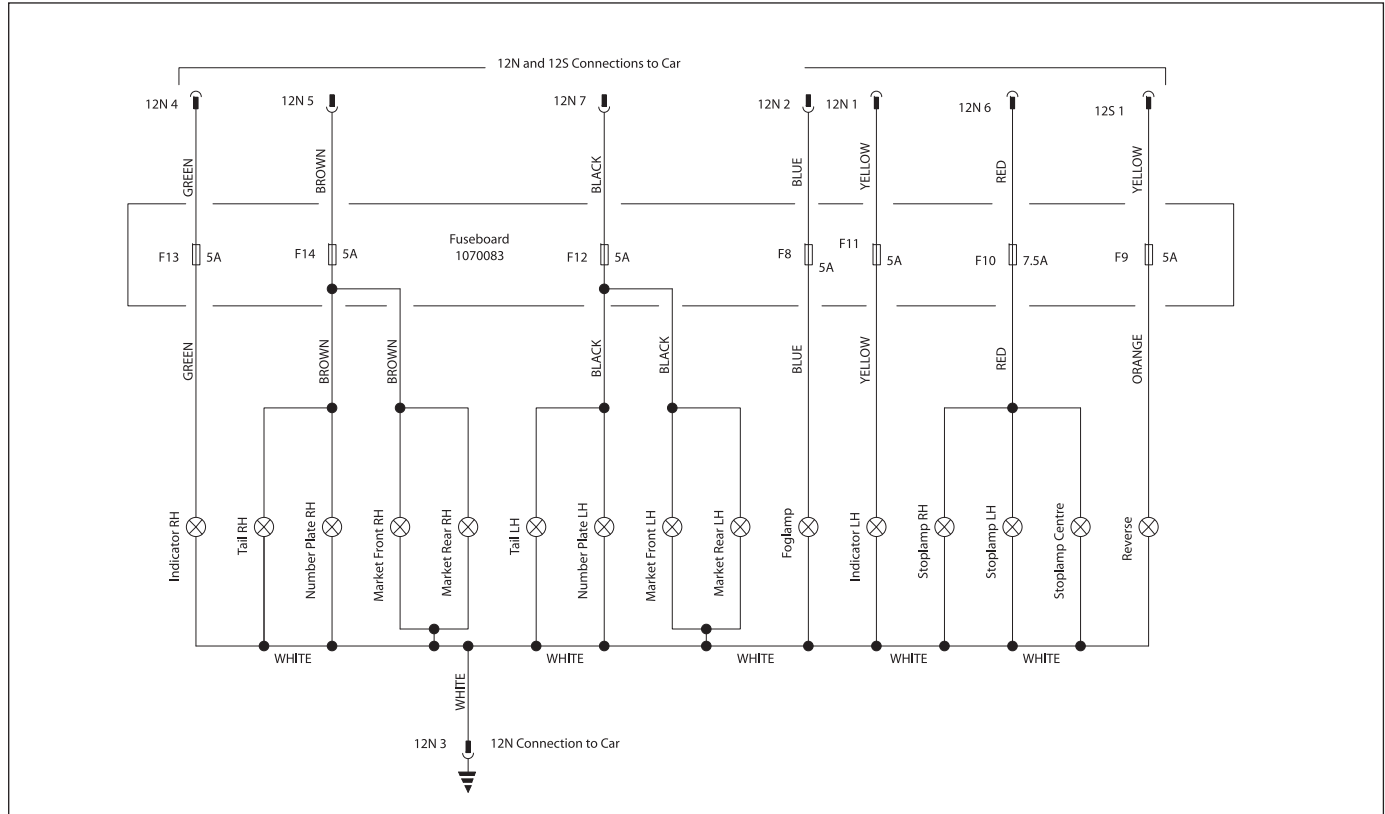

Wiring Diagrams

CHARISMA RANGE - ROAD LIGHTS